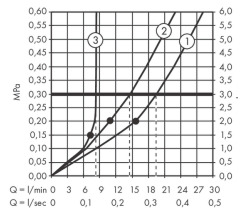

AXOR ShowerSolutions
Overhead shower 300/300 2jet with shower arm
Surfaces: **Chrome** Article Number: **35318000**

Installation examples

- AXOR ShowerSolutions 250 2jet
  35296000
- AXOR ShowerSolutions 300 2jet
  35303000
- AXOR ShowerSolutions 250/250 2jet
  35310000
- AXOR ShowerSolutions 300/300 2jet
  35318000