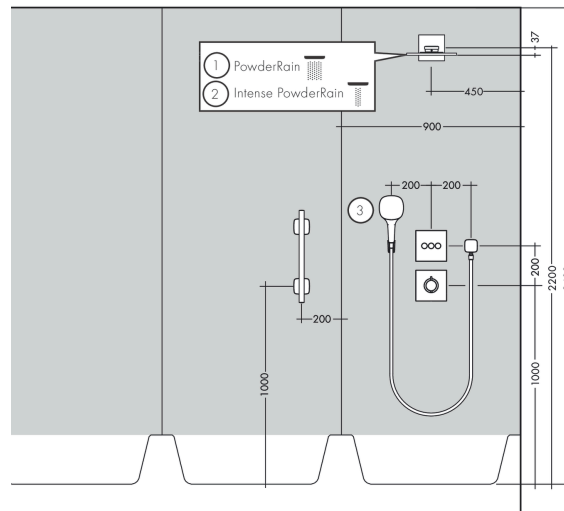

AXOR ShowerSolutions
Overhead shower 300/300 2jet with shower arm
Surfaces: **Chrome** Article Number: **35318000**

Installation examples

- AXOR ShowerSolutions 250 2jet
  35296000
- AXOR ShowerSolutions 300 2jet
  35303000
- AXOR ShowerSolutions 250/250 2jet
  35310000
- AXOR ShowerSolutions 300/300 2jet
  35318000