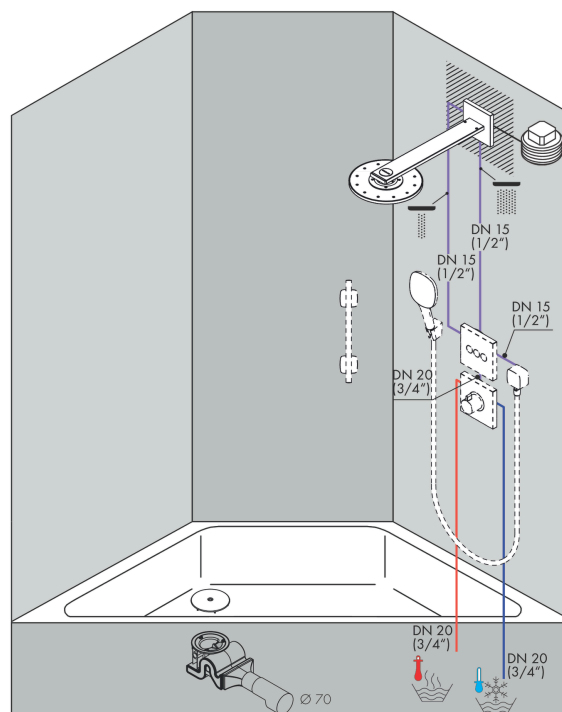

AXOR ShowerSolutions
Overhead shower 300/300 2jet with shower arm
 Surfaces: **Chrome** Article Number: **35318000**

Description

product features

- consists of: overhead shower, shower arm
- shower head size: 300 x 300 mm
- shower arm length: 450 mm
- spray type: PowderRain, Intense PowderRain
- flow rate Intense PowderRain (at 3bar): 16 l/min
- flow rate PowderRain (at 3 bar): 19 l/min
- Select button on thermostat
- dynamic spray nozzles move out while using
- fully chrome-plated spray disc
- material spray disc: metal
- overhead shower for cleaning removable
- ServiceCard with sieve and flow restrictor can be removed without tools for cleaning purpose
- installation: wall
- connection dimension: DN15

Technology

Design awards

Product image

Scale drawing

AXOR ShowerSolutions
Overhead shower 300/300 2jet with shower arm
 Surfaces: **Chrome** Article Number: **35318000**

Flowchart

The consumption was measured in combination with the appropriate fittings (thermostat/mixer/in-wall valve) to reflect actual application in practice.

AXOR ShowerSolutions
Overhead shower 300/300 2jet with shower arm
 Surfaces: **Chrome** Article Number: **35318000**

Installation examples

- AXOR ShowerSolutions 250 2jet
35296000
- AXOR ShowerSolutions 300 2jet
35303000
- AXOR ShowerSolutions 250/250 2jet
35310000
- AXOR ShowerSolutions 300/300 2jet
35318000

Spare part list

Year of production: >01/19

Pos.	Description	Article Number	PC	PU
1	O-ring 14x2	98129000	0	1
2	O-ring 4x1,5	93463000	0	1
3	wall flange	93462000	0	1
4	O-ring 120x2,5	93399000	0	1
5	adapter for overhead shower	93456000	0	1
6	O-Ring 30x2	98186000	0	1
7	O-Ring 14x1,5	98201000	0	1
8	screw	92137000	0	1
9	escutcheon	93400000	0	1
10	shower arm	93404000	0	1
11	screw	93431000	0	1
12	set of screws	93454000	0	1
13	press switch	93401000	0	1
14	filter	93402000	0	1
15	service unit	93403000	0	1
16	head shower	93461000	0	1
17	O-ring 12x1,5	98430000	0	1
18	O-Ring 28x2	98194000	0	1
a	-	35361180	0	1