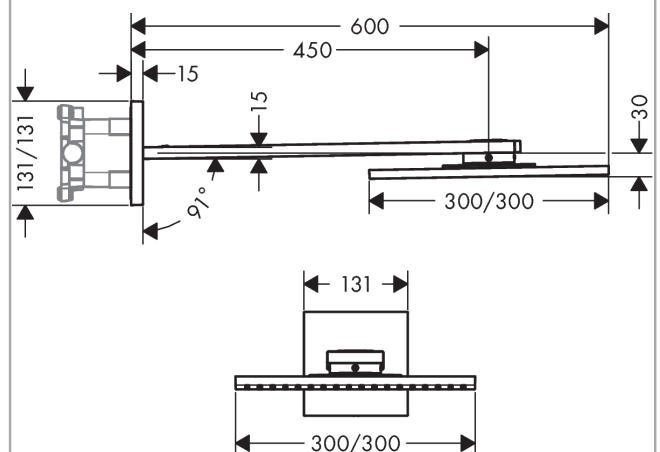

AXOR ShowerSolutions
Overhead shower 300/300 2jet with shower arm
 Surfaces: **Chrome** Article Number: **35318000**

Description

product features

- consists of: overhead shower, shower arm
- shower head size: 300 x 300 mm
- shower arm length: 450 mm
- spray type: PowderRain, Intense PowderRain
- flow rate Intense PowderRain (at 3bar): 16 l/min
- flow rate PowderRain (at 3 bar): 19 l/min
- Select button on thermostat
- dynamic spray nozzles move out while using
- fully chrome-plated spray disc
- material spray disc: metal
- overhead shower for cleaning removable
- ServiceCard with sieve and flow restrictor can be removed without tools for cleaning purpose
- installation: wall
- connection dimension: DN15

Technology

Design awards

Product image

Scale drawing

AXOR ShowerSolutions
Overhead shower 300/300 2jet with shower arm
 Surfaces: **Chrome** Article Number: **35318000**

Flowchart

The consumption was measured in combination with the appropriate fittings (thermostat/mixer/in-wall valve) to reflect actual application in practice.