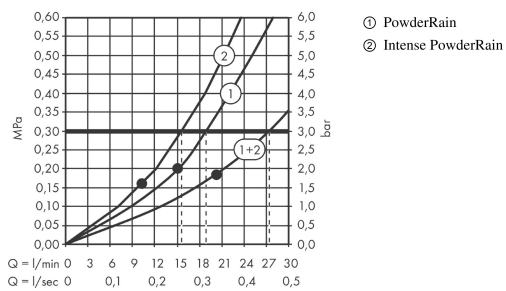

AXOR ShowerSolutions
Overhead shower 300/300 2jet with shower arm
 Surfaces: **Chrome** Article Number: **35318000**

Description

product features

- consists of: overhead shower, shower arm
- shower head size: 300 x 300 mm
- shower arm length: 450 mm
- spray type: PowderRain, Intense PowderRain
- flow rate Intense PowderRain (at 3bar): 16 l/min
- flow rate PowderRain (at 3 bar): 19 l/min
- Select button on thermostat
- dynamic spray nozzles move out while using
- fully chrome-plated spray disc
- material spray disc: metal
- overhead shower for cleaning removable
- ServiceCard with sieve and flow restrictor can be removed without tools for cleaning purpose
- installation: wall
- connection dimension: DN15

Technology

Design awards

Product image

Scale drawing

AXOR ShowerSolutions
Overhead shower 300/300 2jet with shower arm
 Surfaces: **Chrome** Article Number: **35318000**

Flowchart

The consumption was measured in combination with the appropriate fittings (thermostat/mixer/in-wall valve) to reflect actual application in practice.