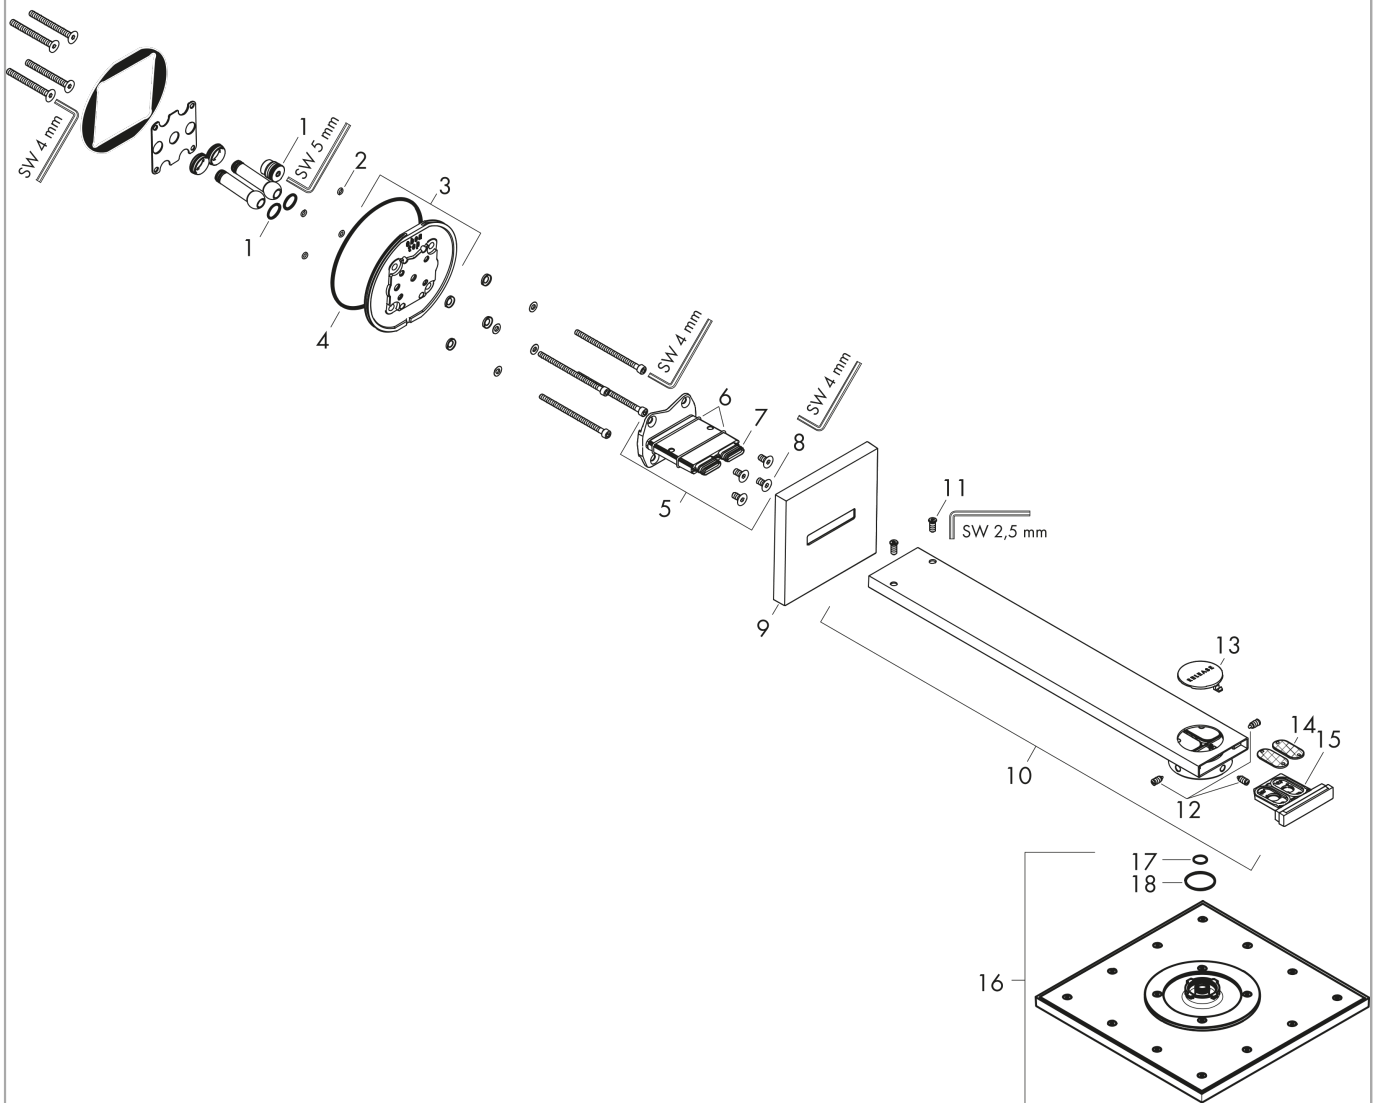

AXOR ShowerSolutions
Overhead shower 300/300 2jet with shower arm
Surfaces: **Chrome** Article Number: **35318000**

Exploded Drawing

Year of production: >01/19

AXOR ShowerSolutions
Overhead shower 300/300 2jet with shower arm
Surfaces: **Chrome** Article Number: **35318000**

Spare part list

Year of production: >01/19

Pos.	Description	Article Number	PC	PU
1	O-ring 14x2	98129000	0	1
2	O-ring 4x1,5	93463000	0	1
3	wall flange	93462000	0	1
4	O-ring 120x2,5	93399000	0	1
5	adapter for overhead shower	93456000	0	1
6	O-Ring 30x2	98186000	0	1
7	O-Ring 14x1,5	98201000	0	1
8	screw	92137000	0	1
9	escutcheon	93400000	0	1
10	shower arm	93404000	0	1
11	screw	93431000	0	1
12	set of screws	93454000	0	1
13	press switch	93401000	0	1
14	filter	93402000	0	1
15	service unit	93403000	0	1
16	head shower	93461000	0	1
17	O-ring 12x1,5	98430000	0	1
18	O-Ring 28x2	98194000	0	1
a	-	35361180	0	1