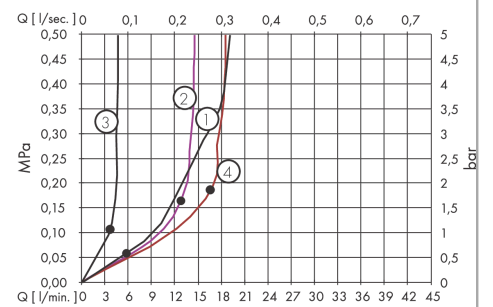

AXOR ShowerSolutions
Shower module 120/120 Square for concealed installation
Surfaces: **Chrome** Article Number: **28491000**

Installation examples