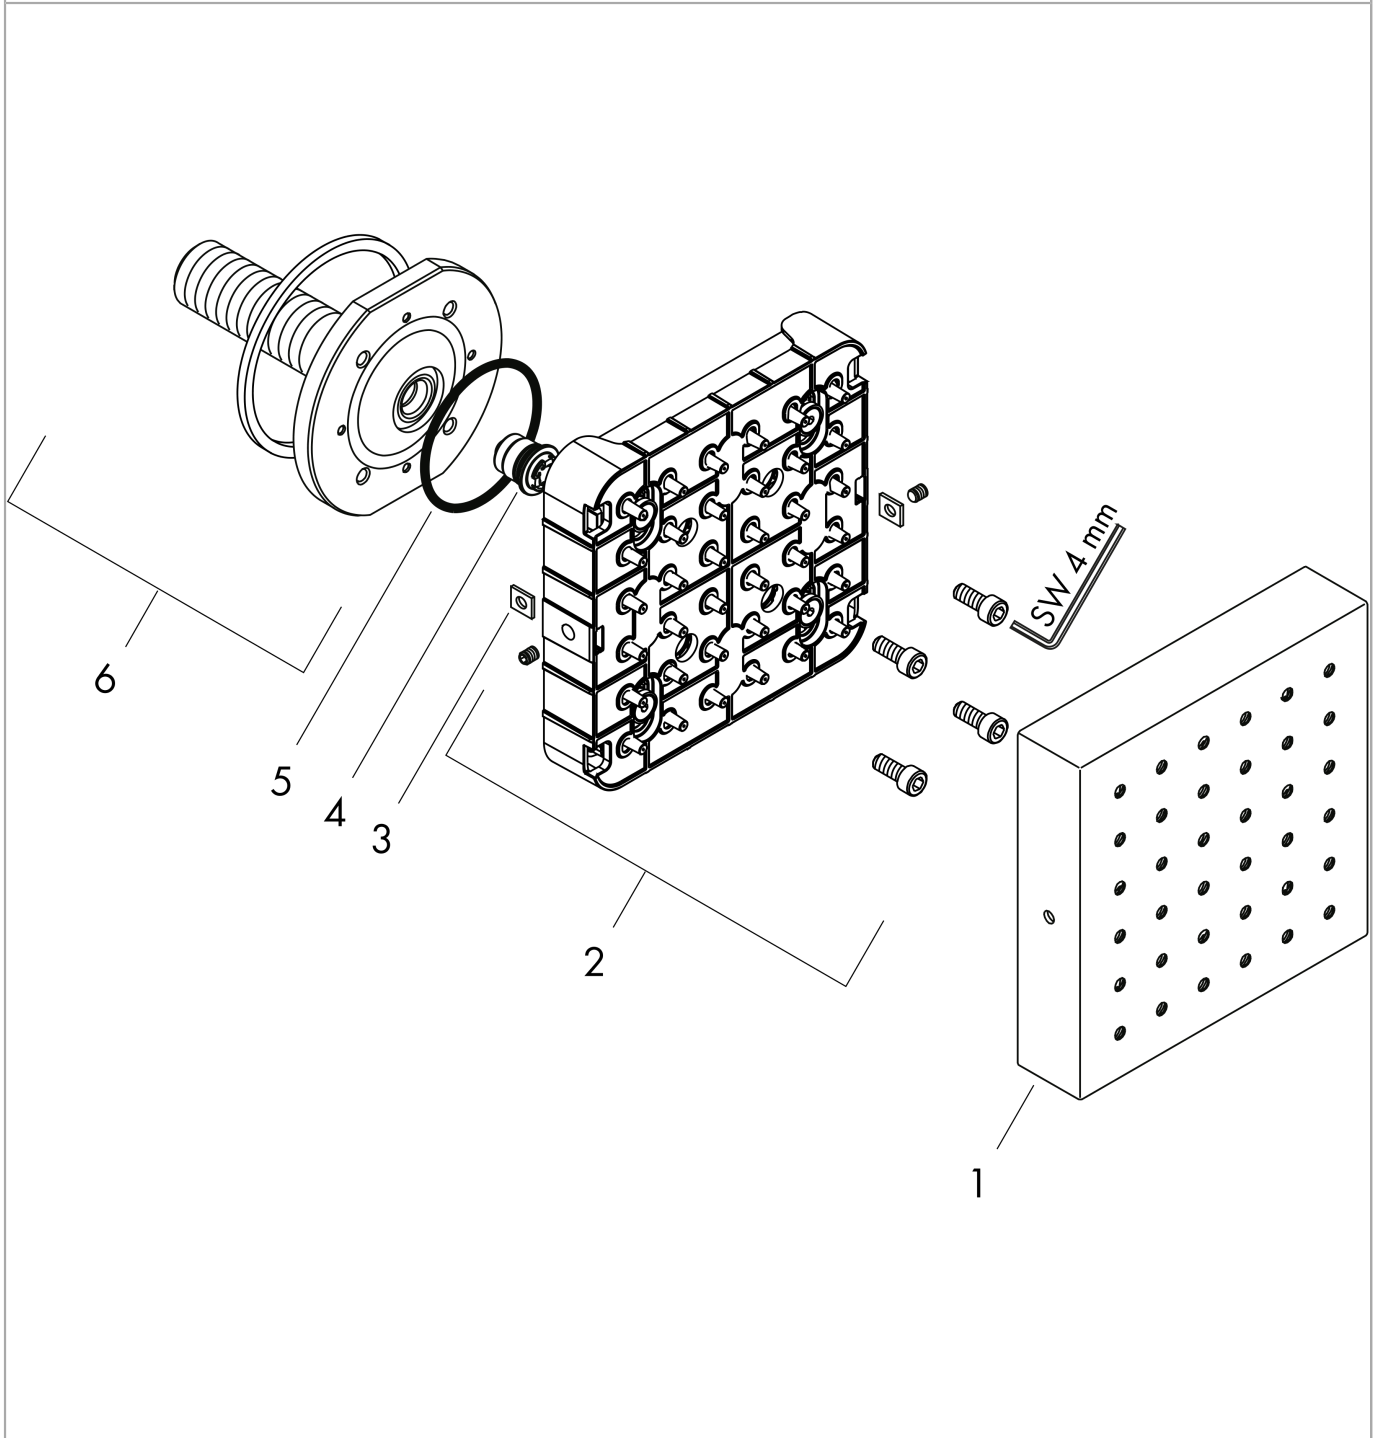

AXOR ShowerSolutions
Shower module 120/120 Square for concealed installation
 Surfaces: **Chrome** Article Number: **28491000**

Description

product features

- shower head size: 120 mm
- spray angle adjustable in five steps
- field of application: functions as overhead, shoulder or side shower
- spray type: normal spray
- flow rate normal spray (at 0.3 MPa): 5.3 l/min
- fully chrome-plated spray disc
- connection thread: G ½
- in a joined installation (10 mm distance) the use of basic set no.28486180 is recommended
- in a freely arranged installation, connection via a G ½ connecting thread is possible
- if installed as an overhead shower with several joint modules, the use of installation aid no.28470180 is recommended
- connection dimension: DN15
- material: metal

Technology

Product image

Scale drawing

AXOR ShowerSolutions
Shower module 120/120 Square for concealed installation
 Surfaces: **Chrome** Article Number: **28491000**

Flowchart

AXOR ShowerSolutions
Shower module 120/120 Square for concealed installation
 Surfaces: **Chrome** Article Number: **28491000**

Installation examples

AXOR ShowerSolutions
Shower module 120/120 Square for concealed installation
Surfaces: **Chrome** Article Number: **28491000**

Exploded Drawing

Year of production: >01/09

AXOR ShowerSolutions
Shower module 120/120 Square for concealed installation
 Surfaces: **Chrome** Article Number: **28491000**

Spare part list

Year of production: >01/09

Pos.	Description	Article Number	PC	PU
1	frontcover	95362000	0	1
2	spray body	95361000	0	1
3	nut	97794000	0	1
4	flow limiter / non return valve	95363000	0	1
5	O-ring 41x2	98212000	0	1
6	connecting thread	95364000	0	1
a	concealed item	28486180	0	1