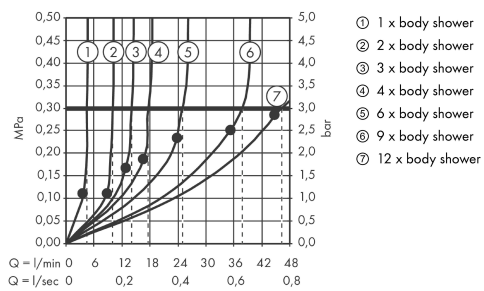

AXOR ShowerSolutions
Shower module 120/120 Square for concealed installation
 Surfaces: **Chrome** Article Number: **28491000**

Description

product features

- shower head size: 120 mm
- spray angle adjustable in five steps
- field of application: functions as overhead, shoulder or side shower
- spray type: normal spray
- flow rate normal spray (at 0.3 MPa): 5.3 l/min
- fully chrome-plated spray disc
- connection thread: G ½
- in a joined installation (10 mm distance) the use of basic set no.28486180 is recommended
- in a freely arranged installation, connection via a G ½ connecting thread is possible
- if installed as an overhead shower with several joint modules, the use of installation aid no.28470180 is recommended
- connection dimension: DN15
- material: metal

Technology

Product image

Scale drawing

AXOR ShowerSolutions
Shower module 120/120 Square for concealed installation
 Surfaces: **Chrome** Article Number: **28491000**

Flowchart

AXOR ShowerSolutions
Shower module 120/120 Square for concealed installation
 Surfaces: **Chrome** Article Number: **28491000**