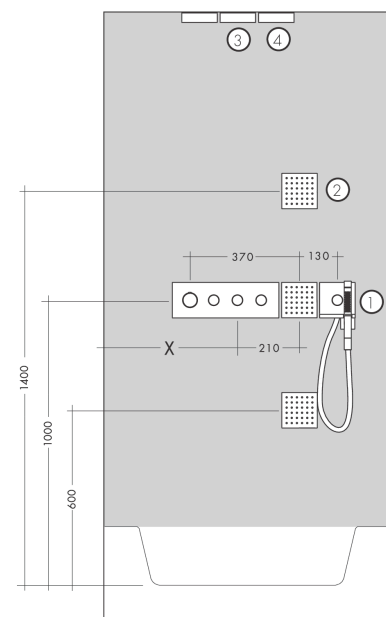

AXOR ShowerSolutions
Shower module 120/120 Square for concealed installation
 Surfaces: **Chrome** Article Number: **28491000**

Description

product features

- shower head size: 120 mm
- spray angle adjustable in five steps
- field of application: functions as overhead, shoulder or side shower
- spray type: normal spray
- flow rate normal spray (at 0.3 MPa): 5.3 l/min
- fully chrome-plated spray disc
- connection thread: G ½
- in a joined installation (10 mm distance) the use of basic set no.28486180 is recommended
- in a freely arranged installation, connection via a G ½ connecting thread is possible
- if installed as an overhead shower with several joint modules, the use of installation aid no.28470180 is recommended
- connection dimension: DN15
- material: metal

Technology

Product image

Scale drawing

AXOR ShowerSolutions
Shower module 120/120 Square for concealed installation
 Surfaces: **Chrome** Article Number: **28491000**

Flowchart

AXOR ShowerSolutions
Shower module 120/120 Square for concealed installation
 Surfaces: **Chrome** Article Number: **28491000**

Installation examples

AXOR ShowerSolutions
Shower module 120/120 Square for concealed installation
Surfaces: **Chrome** Article Number: **28491000**

Exploded Drawing

Year of production: >01/09

AXOR ShowerSolutions
Shower module 120/120 Square for concealed installation
 Surfaces: **Chrome** Article Number: **28491000**

Spare part list

Year of production: >01/09

Pos.	Description	Article Number	PC	PU
1	frontcover	95362000	0	1
2	spray body	95361000	0	1
3	nut	97794000	0	1
4	flow limiter / non return valve	95363000	0	1
5	O-ring 41x2	98212000	0	1
6	connecting thread	95364000	0	1
a	concealed item	28486180	0	1