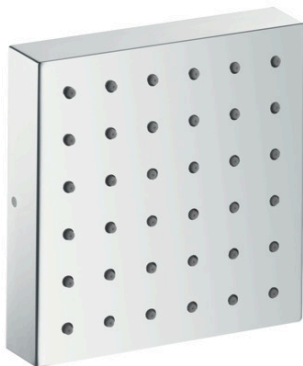

AXOR ShowerSolutions
Shower module 120/120 Square for concealed installation
 Surfaces: **Chrome** Article Number: **28491000**

Description

product features

- shower head size: 120 mm
- spray angle adjustable in five steps
- field of application: functions as overhead, shoulder or side shower
- spray type: normal spray
- flow rate normal spray (at 0.3 MPa): 5.3 l/min
- fully chrome-plated spray disc
- connection thread: G ½
- in a joined installation (10 mm distance) the use of basic set no.28486180 is recommended
- in a freely arranged installation, connection via a G ½ connecting thread is possible
- if installed as an overhead shower with several joint modules, the use of installation aid no.28470180 is recommended
- connection dimension: DN15
- material: metal

Technology

Product image

Scale drawing

AXOR ShowerSolutions
Shower module 120/120 Square for concealed installation
 Surfaces: **Chrome** Article Number: **28491000**

Flowchart

AXOR ShowerSolutions
Shower module 120/120 Square for concealed installation
 Surfaces: **Chrome** Article Number: **28491000**

Installation examples

AXOR ShowerSolutions
Shower module 120/120 Square for concealed installation
Surfaces: **Chrome** Article Number: **28491000**

Exploded Drawing

Year of production: >01/09

AXOR ShowerSolutions
Shower module 120/120 Square for concealed installation
 Surfaces: **Chrome** Article Number: **28491000**