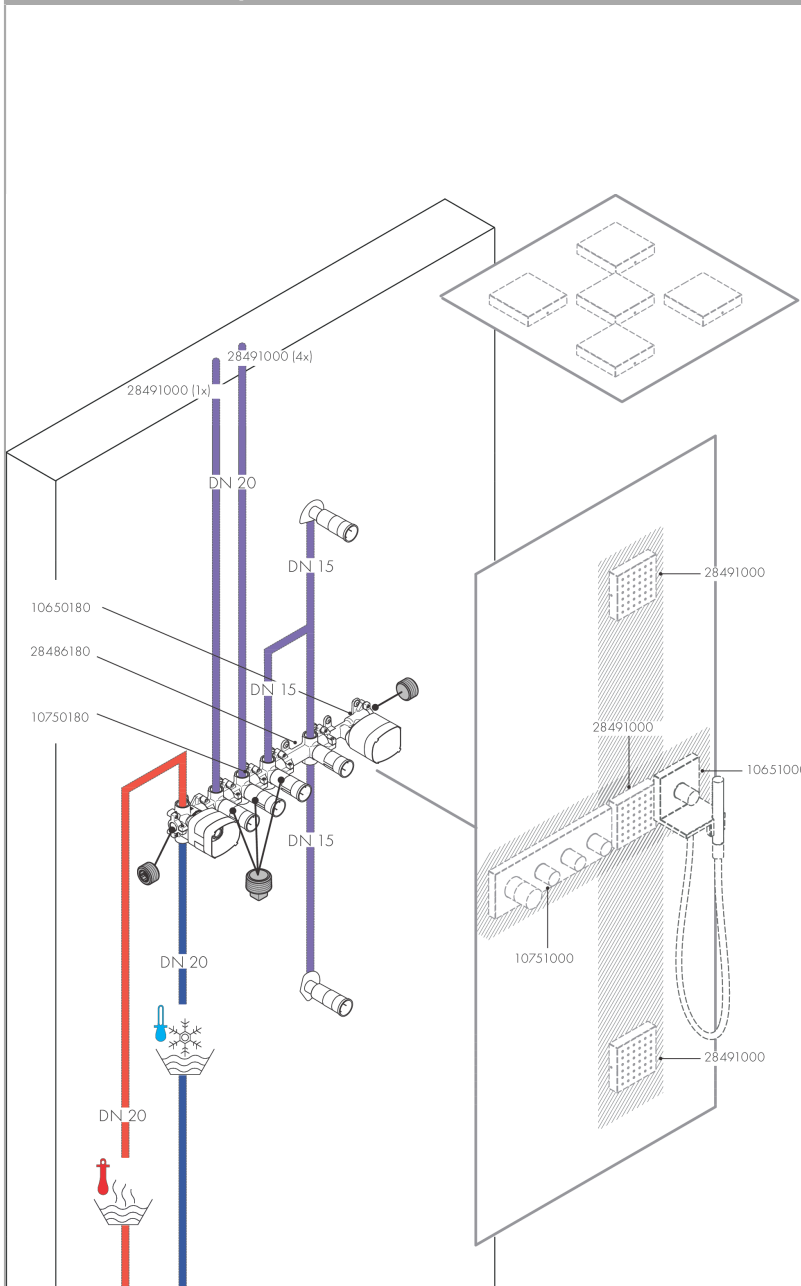

AXOR ShowerSolutions
Shower module 120/120 Square for concealed installation
 Surfaces: **Chrome** Article Number: **28491000**

Description

product features

- shower head size: 120 mm
- spray angle adjustable in five steps
- field of application: functions as overhead, shoulder or side shower
- spray type: normal spray
- flow rate normal spray (at 0.3 MPa): 5.3 l/min
- fully chrome-plated spray disc
- connection thread: G ½
- in a joined installation (10 mm distance) the use of basic set no.28486180 is recommended
- in a freely arranged installation, connection via a G ½ connecting thread is possible
- if installed as an overhead shower with several joint modules, the use of installation aid no.28470180 is recommended
- connection dimension: DN15
- material: metal

Technology

Product image

Scale drawing

AXOR ShowerSolutions
Shower module 120/120 Square for concealed installation
 Surfaces: **Chrome** Article Number: **28491000**

Flowchart

AXOR ShowerSolutions
Shower module 120/120 Square for concealed installation
 Surfaces: **Chrome** Article Number: **28491000**

Installation examples

AXOR ShowerSolutions
Shower module 120/120 Square for concealed installation
Surfaces: **Chrome** Article Number: **28491000**

Exploded Drawing

Year of production: >01/09

AXOR ShowerSolutions
Shower module 120/120 Square for concealed installation
 Surfaces: **Chrome** Article Number: **28491000**

Spare part list

Year of production: >01/09

Pos.	Description	Article Number	PC	PU
1	frontcover	95362000	0	1
2	spray body	95361000	0	1
3	nut	97794000	0	1
4	flow limiter / non return valve	95363000	0	1
5	O-ring 41x2	98212000	0	1
6	connecting thread	95364000	0	1
a	concealed item	28486180	0	1