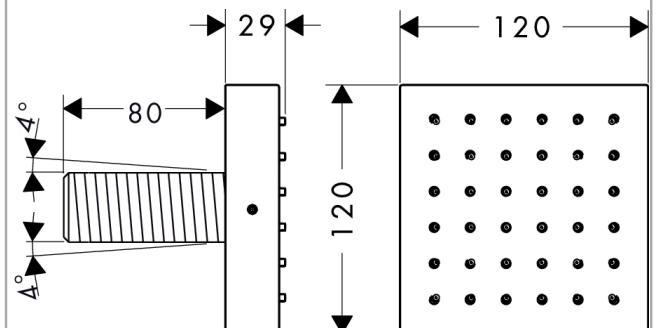

AXOR ShowerSolutions
Shower module 120/120 Square for concealed installation
 Surfaces: **Chrome** Article Number: **28491000**

Description

product features

- shower head size: 120 mm
- spray angle adjustable in five steps
- field of application: functions as overhead, shoulder or side shower
- spray type: normal spray
- flow rate normal spray (at 0.3 MPa): 5.3 l/min
- fully chrome-plated spray disc
- connection thread: G ½
- in a joined installation (10 mm distance) the use of basic set no.28486180 is recommended
- in a freely arranged installation, connection via a G ½ connecting thread is possible
- if installed as an overhead shower with several joint modules, the use of installation aid no.28470180 is recommended
- connection dimension: DN15
- material: metal

Technology

Product image

Scale drawing

AXOR ShowerSolutions
Shower module 120/120 Square for concealed installation
 Surfaces: **Chrome** Article Number: **28491000**

Flowchart

AXOR ShowerSolutions
Shower module 120/120 Square for concealed installation
 Surfaces: **Chrome** Article Number: **28491000**

Installation examples

AXOR ShowerSolutions
Shower module 120/120 Square for concealed installation
Surfaces: **Chrome** Article Number: **28491000**

Exploded Drawing

Year of production: >01/09

AXOR ShowerSolutions
Shower module 120/120 Square for concealed installation
 Surfaces: **Chrome** Article Number: **28491000**