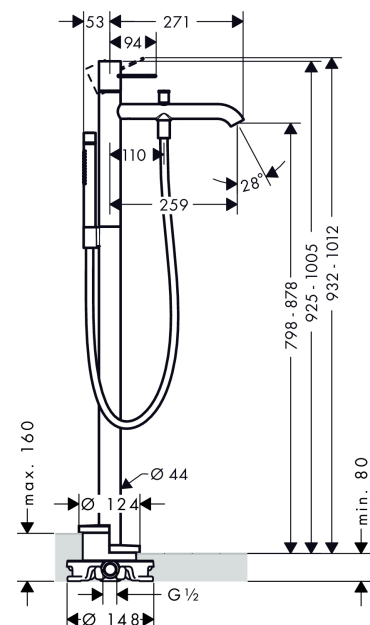

AXOR Uno
Single lever bath mixer floor-standing loop handle
 Surfaces: **Brushed Nickel** Article Number: **38442820**

Description

product features

- consists of: single lever bath mixer floor standing, baton hand shower, shower hose, shower holder
- projection 259 mm
- connection type: basic set
- spray type mixer: normal spray
- spray type hand shower: Rain, MonoRain
- flow rate at 3 bar: 20 l/min
- ceramic cartridge
- min. operating pressure: 1 bar
- max. operating pressure: 10 bar
- temperature limitation adjustable
- with automatic resetting
- non-return valve
- connection dimension: DN15

Technology

Product image

Scale drawing

AXOR Uno
Single lever bath mixer floor-standing loop handle
Surfaces: **Brushed Nickel** Article Number: **38442820**

Flowchart

- ① Hand shower
- ② Bath spout

AXOR Uno
Single lever bath mixer floor-standing loop handle
 Surfaces: **Brushed Nickel** Article Number: **38442820**

Exploded Drawing

Year of production: >04/17

AXOR Uno
Single lever bath mixer floor-standing loop handle
 Surfaces: **Brushed Nickel** Article Number: **38442820**

Spare part list

Year of production: >04/17

Pos.	Description	Article Number	PC	PU
1	handle	93055820	0	1
2	screw cover	96338000	0	1
3	flange	92965820	0	1
4	nut	92966000	0	1
5	O-ring 33x1,5	98164000	0	1
6	cartridge, assy	92730000	0	1
7	seal	95008000	0	1
8	O-ring 35x2	92604000	0	1
9	O-ring 16x2	98133000	0	1
10	spout cpl.	93060820	0	1
11	aerator M24x1 D	93235000	0	1
12	special tool	95290000	0	1
13	sleeve	97979820	0	1
14	selector	97978000	0	1
15	set of non return valves DW 15	94074000	0	1
16	shower hose 1,25 m	28282820	0	1
17	seal	98058000	0	1
18	shower holder, assy	96295820	0	1
19	handshower	28532820	0	1
20	filter packing	94246000	0	1
21	O-ring 44x2,5	98162000	0	1
22	O-ring 10x1,5	98123000	0	1
23	hexagon socket screw M10x35	97670000	0	1
24	extension set 60 mm	97686000	0	1
25	O-ring 29x3	98371000	0	1
26	O-ring 7x2	98419000	0	1