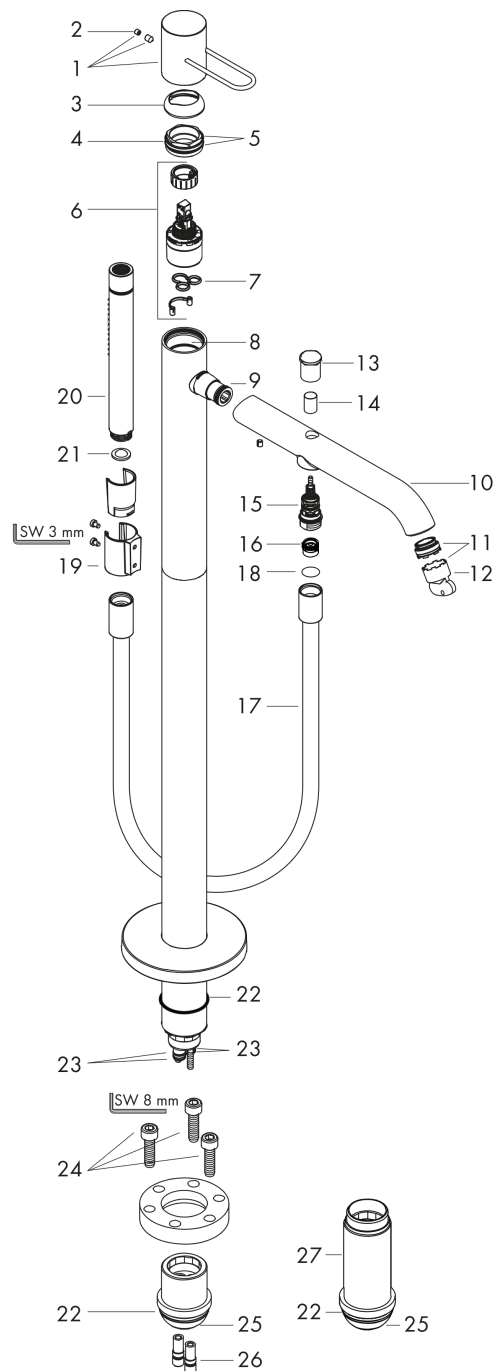

AXOR Uno
Single lever bath mixer floor-standing loop handle
 Surfaces: **Brushed Nickel** Article Number: **38442820**

Description

product features

- consists of: single lever bath mixer floor standing, baton hand shower, shower hose, shower holder
- projection 259 mm
- connection type: basic set
- spray type mixer: normal spray
- spray type hand shower: Rain, MonoRain
- flow rate at 3 bar: 20 l/min
- ceramic cartridge
- min. operating pressure: 1 bar
- max. operating pressure: 10 bar
- temperature limitation adjustable
- with automatic resetting
- non-return valve
- connection dimension: DN15

Technology

Product image

Scale drawing

AXOR Uno
Single lever bath mixer floor-standing loop handle
Surfaces: **Brushed Nickel** Article Number: **38442820**

Flowchart

- ① Hand shower
- ② Bath spout

AXOR Uno
Single lever bath mixer floor-standing loop handle
 Surfaces: **Brushed Nickel** Article Number: **38442820**

Exploded Drawing

Year of production: >04/17

AXOR Uno
Single lever bath mixer floor-standing loop handle
 Surfaces: **Brushed Nickel** Article Number: **38442820**

Spare part list

Year of production: >04/17

Pos.	Description	Article Number	PC	PU
1	handle	93055820	0	1
2	screw cover	96338000	0	1
3	flange	92965820	0	1
4	nut	92966000	0	1
5	O-ring 33x1,5	98164000	0	1
6	cartridge, assy	92730000	0	1
7	seal	95008000	0	1
8	O-ring 35x2	92604000	0	1
9	O-ring 16x2	98133000	0	1
10	spout cpl.	93060820	0	1
11	aerator M24x1 D	93235000	0	1
12	special tool	95290000	0	1
13	sleeve	97979820	0	1
14	selector	97978000	0	1
15	set of non return valves DW 15	94074000	0	1
16	shower hose 1,25 m	28282820	0	1
17	seal	98058000	0	1
18	shower holder, assy	96295820	0	1
19	handshower	28532820	0	1
20	filter packing	94246000	0	1
21	O-ring 44x2,5	98162000	0	1
22	O-ring 10x1,5	98123000	0	1
23	hexagon socket screw M10x35	97670000	0	1
24	extension set 60 mm	97686000	0	1
25	O-ring 29x3	98371000	0	1
26	O-ring 7x2	98419000	0	1