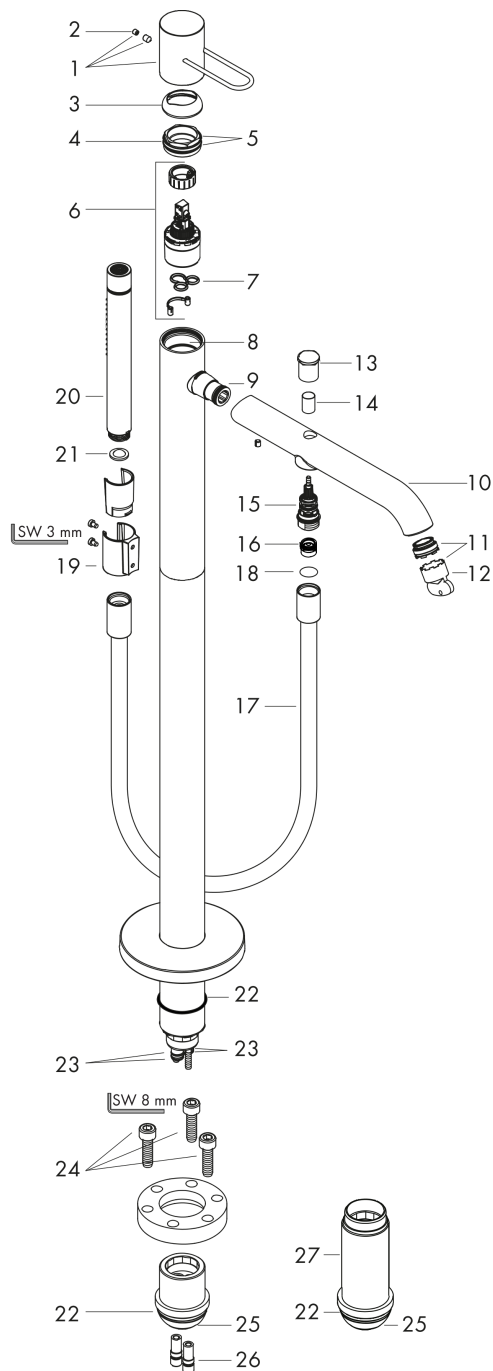

### product features

- consists of: single lever bath mixer floor standing, baton hand shower, shower hose, shower holder
- projection 259 mm
- connection type: basic set
- spray type mixer: normal spray
- spray type hand shower: Rain, MonoRain
- flow rate at 3 bar: 20 l/min
- ceramic cartridge
- min. operating pressure: 1 bar
- max. operating pressure: 10 bar
- temperature limitation adjustable
- with automatic resetting
- non-return valve
- connection dimension: DN15

## Flowchart

- ① Hand shower
- ② Bath spout

**AXOR Uno**  
**Single lever bath mixer floor-standing loop handle**  
 Surfaces: **Polished Brass**    Article Number: **38442930**

## Exploded Drawing

Year of production: >04/17

**AXOR Uno**  
**Single lever bath mixer floor-standing loop handle**  
 Surfaces: **Polished Brass** Article Number: **38442930**

## Spare part list

Year of production: >04/17

Pos.	Description	Article Number	PC	PU
1	handle	93055930	0	1
2	screw cover	96338000	0	1
3	flange	92965930	0	1
4	nut	92966000	0	1
5	O-ring 33x1,5	98164000	0	1
6	cartridge, assy	92730000	0	1
7	seal	95008000	0	1
8	O-ring 35x2	92604000	0	1
9	O-ring 16x2	98133000	0	1
10	spout cpl.	93060930	0	1
11	aerator M24x1 D	93235000	0	1
12	special tool	95290000	0	1
13	diverter knob	98705930	0	1
14	sleeve	97979930	0	1
15	selector	97978000	0	1
16	set of non return valves DW 15	94074000	0	1
17	shower hose 1,25 m	28282930	0	1
18	seal	98058000	0	1
19	shower holder, assy	96295930	0	1
20	handshower	28532930	0	1
21	filter packing	94246000	0	1
22	O-ring 44x2,5	98162000	0	1
23	O-ring 10x1,5	98123000	0	1
24	hexagon socket screw M10x35	97670000	0	1
25	O-ring 29x3	98371000	0	1
26	O-ring 7x2	98419000	0	1
27	extension set 60 mm	97686000	0	1