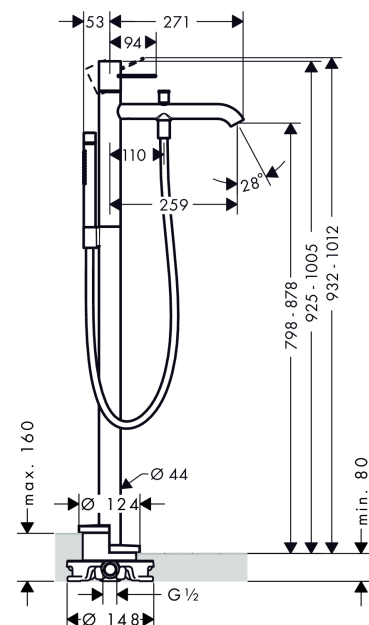

### product features

- consists of: single lever bath mixer floor standing, baton hand shower, shower hose, shower holder
- projection 259 mm
- connection type: basic set
- spray type mixer: normal spray
- spray type hand shower: Rain, MonoRain
- flow rate at 3 bar: 20 l/min
- ceramic cartridge
- min. operating pressure: 1 bar
- max. operating pressure: 10 bar
- temperature limitation adjustable
- with automatic resetting
- non-return valve
- connection dimension: DN15

## Scale drawing

**AXOR Uno**  
**Single lever bath mixer floor-standing loop handle**  
Surfaces: **Polished Brass** Article Number: **38442930**

## Exploded Drawing

Year of production: >04/17

**AXOR Uno**  
**Single lever bath mixer floor-standing loop handle**  
 Surfaces: **Polished Brass** Article Number: **38442930**

## Spare part list

Year of production: >04/17

Pos.	Description	Article Number	PC	PU
1	handle	93055930	0	1
2	screw cover	96338000	0	1
3	flange	92965930	0	1
4	nut	92966000	0	1
5	O-ring 33x1,5	98164000	0	1
6	cartridge, assy	92730000	0	1
7	seal	95008000	0	1
8	O-ring 35x2	92604000	0	1
9	O-ring 16x2	98133000	0	1
10	spout cpl.	93060930	0	1
11	aerator M24x1 D	93235000	0	1
12	special tool	95290000	0	1
13	diverter knob	98705930	0	1
14	sleeve	97979930	0	1
15	selector	97978000	0	1
16	set of non return valves DW 15	94074000	0	1
17	shower hose 1,25 m	28282930	0	1
18	seal	98058000	0	1
19	shower holder, assy	96295930	0	1
20	handshower	28532930	0	1
21	filter packing	94246000	0	1
22	O-ring 44x2,5	98162000	0	1
23	O-ring 10x1,5	98123000	0	1
24	hexagon socket screw M10x35	97670000	0	1
25	O-ring 29x3	98371000	0	1
26	O-ring 7x2	98419000	0	1
27	extension set 60 mm	97686000	0	1