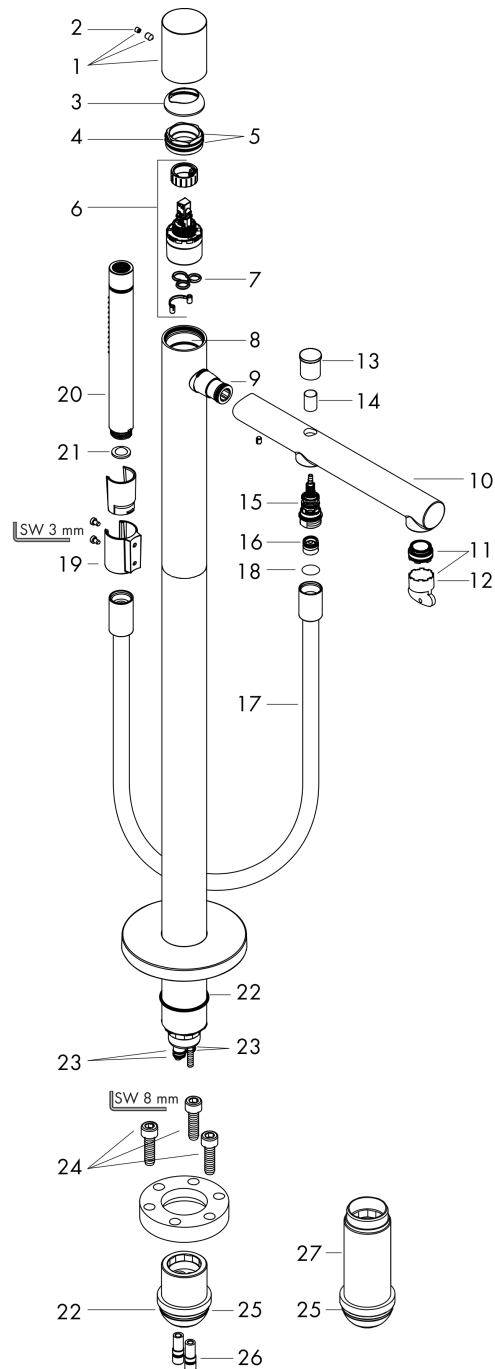

AXOR Uno
Single lever bath mixer floor-standing zero handle
 Surfaces: **Brushed Nickel** Article Number: **45416820**

Description

product features

- consists of: single lever bath mixer floor standing, baton hand shower, shower hose, shower holder
- projection 264 mm
- connection type: basic set
- spray type mixer: normal spray
- spray type hand shower: Rain, MonoRain
- flow rate at 3 bar: 20 l/min
- ceramic cartridge
- min. operating pressure: 1 bar
- max. operating pressure: 10 bar
- temperature limitation adjustable
- with automatic resetting
- non-return valve
- connection dimension: DN15

Technology

Product image

Scale drawing

AXOR Uno
Single lever bath mixer floor-standing zero handle
Surfaces: **Brushed Nickel** Article Number: **45416820**

Flowchart

- ① Hand shower
- ② Bath spout

AXOR Uno
Single lever bath mixer floor-standing zero handle
 Surfaces: **Brushed Nickel** Article Number: **45416820**

Exploded Drawing

Year of production: >04/17

AXOR Uno
Single lever bath mixer floor-standing zero handle
 Surfaces: **Brushed Nickel** Article Number: **45416820**

Spare part list

Year of production: >04/17

Pos.	Description	Article Number	PC	PU
1	-	93056820	0	1
2	screw cover	96338000	0	1
3	flange	93057820	0	1
4	nut	92966000	0	1
5	O-ring 33x1,5	98164000	0	1
6	cartridge, assy	92730000	0	1
7	seal	95008000	0	1
8	O-ring 35x2	92604000	0	1
9	O-ring 16x2	98133000	0	1
10	spout cpl.	93061820	0	1
11	aerator M24x1 D	93235000	0	1
12	special tool	95290000	0	1
13	diverter knob	98705820	0	1
14	sleeve	97979820	0	1
15	selector	97978000	0	1
16	set of non return valves DW 15	94074000	0	1
17	seal	98058000	0	1
18	shower hose 1,25 m	28282820	0	1
19	shower holder, assy	96295820	0	1
20	handshower	28532820	0	1
21	filter packing	94246000	0	1
22	O-ring 44x2,5	98162000	0	1
23	O-ring 10x1,5	98123000	0	1
24	hexagon socket screw M10x35	97670000	0	1
25	O-ring 29x3	98371000	0	1
26	O-ring 7x2	98419000	0	1
27	extension set 60 mm	97686000	0	1