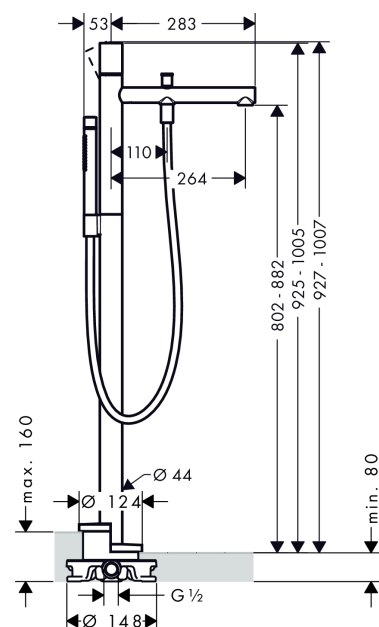

AXOR Uno
Single lever bath mixer floor-standing zero handle
 Surfaces: **Brushed Nickel** Article Number: **45416820**

Description

product features

- consists of: single lever bath mixer floor standing, baton hand shower, shower hose, shower holder
- projection 264 mm
- connection type: basic set
- spray type mixer: normal spray
- spray type hand shower: Rain, MonoRain
- flow rate at 3 bar: 20 l/min
- ceramic cartridge
- min. operating pressure: 1 bar
- max. operating pressure: 10 bar
- temperature limitation adjustable
- with automatic resetting
- non-return valve
- connection dimension: DN15

Technology

Product image

Scale drawing

AXOR Uno
Single lever bath mixer floor-standing zero handle
Surfaces: **Brushed Nickel** Article Number: **45416820**

Flowchart

- ① Hand shower
- ② Bath spout

AXOR Uno
Single lever bath mixer floor-standing zero handle
 Surfaces: **Brushed Nickel** Article Number: **45416820**

Exploded Drawing

Year of production: >04/17

AXOR Uno
Single lever bath mixer floor-standing zero handle
 Surfaces: **Brushed Nickel** Article Number: **45416820**

Spare part list

Year of production: >04/17

Pos.	Description	Article Number	PC	PU
1	-	93056820	0	1
2	screw cover	96338000	0	1
3	flange	93057820	0	1
4	nut	92966000	0	1
5	O-ring 33x1,5	98164000	0	1
6	cartridge, assy	92730000	0	1
7	seal	95008000	0	1
8	O-ring 35x2	92604000	0	1
9	O-ring 16x2	98133000	0	1
10	spout cpl.	93061820	0	1
11	aerator M24x1 D	93235000	0	1
12	special tool	95290000	0	1
13	diverter knob	98705820	0	1
14	sleeve	97979820	0	1
15	selector	97978000	0	1
16	set of non return valves DW 15	94074000	0	1
17	seal	98058000	0	1
18	shower hose 1,25 m	28282820	0	1
19	shower holder, assy	96295820	0	1
20	handshower	28532820	0	1
21	filter packing	94246000	0	1
22	O-ring 44x2,5	98162000	0	1
23	O-ring 10x1,5	98123000	0	1
24	hexagon socket screw M10x35	97670000	0	1
25	O-ring 29x3	98371000	0	1
26	O-ring 7x2	98419000	0	1
27	extension set 60 mm	97686000	0	1