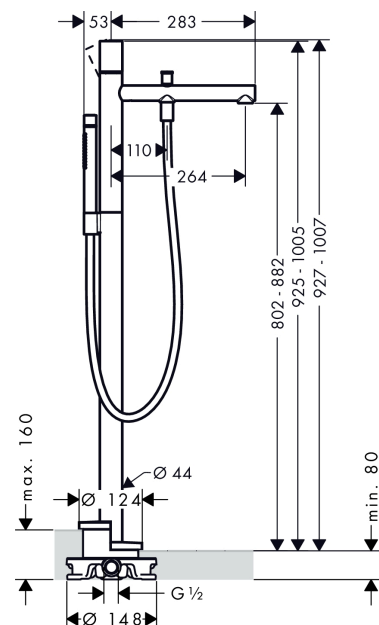

AXOR Uno
Single lever bath mixer floor-standing zero handle
Surfaces: **Polished Brass** Article Number: **45416930**

Description

product features

- consists of: single lever bath mixer floor standing, baton hand shower, shower hose, shower holder
- projection 264 mm
- connection type: basic set
- spray type mixer: normal spray
- spray type hand shower: Rain, MonoRain
- flow rate at 3 bar: 20 l/min
- ceramic cartridge
- min. operating pressure: 1 bar
- max. operating pressure: 10 bar
- temperature limitation adjustable
- with automatic resetting
- non-return valve
- connection dimension: DN15

Technology

Product image

Scale drawing