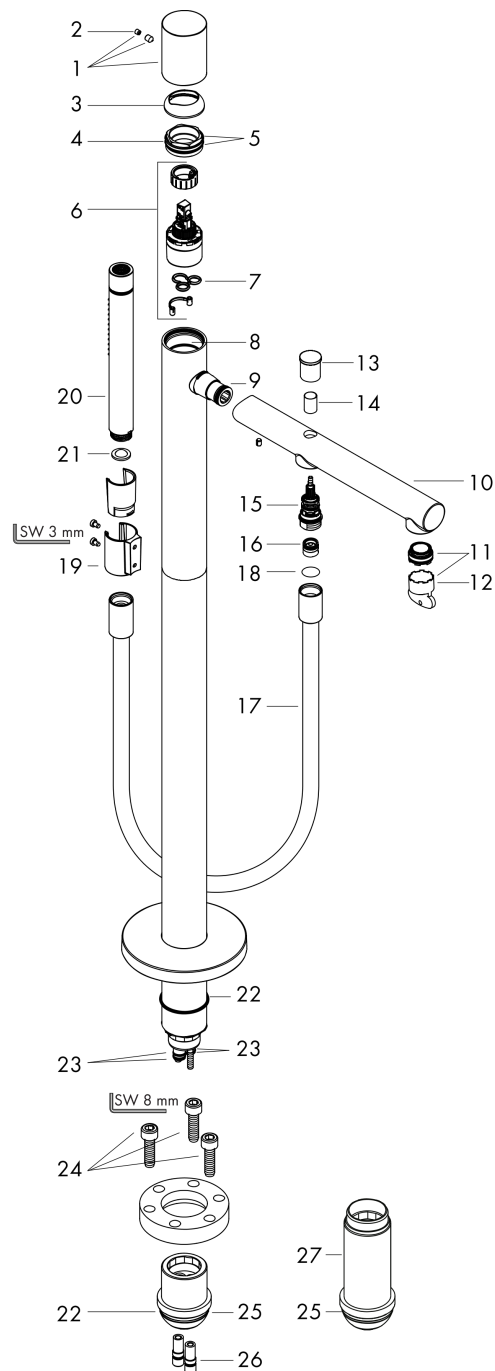

### product features

- consists of: single lever bath mixer floor standing, baton hand shower, shower hose, shower holder
- projection 264 mm
- connection type: basic set
- spray type mixer: normal spray
- spray type hand shower: Rain, MonoRain
- flow rate at 3 bar: 20 l/min
- ceramic cartridge
- min. operating pressure: 1 bar
- max. operating pressure: 10 bar
- temperature limitation adjustable
- with automatic resetting
- non-return valve
- connection dimension: DN15

## Flowchart

- ① Hand shower
- ② Bath spout

**AXOR Uno**  
**Single lever bath mixer floor-standing zero handle**  
 Surfaces: **Polished Brass**    Article Number: **45416930**

## Exploded Drawing

Year of production: >04/17

**AXOR Uno**  
**Single lever bath mixer floor-standing zero handle**  
 Surfaces: **Polished Brass**    Article Number: **45416930**

## Spare part list

Year of production: >04/17

Pos.	Description	Article Number	PC	PU
1	-	93056930	0	1
2	screw cover	96338000	0	1
3	flange	93057930	0	1
4	nut	92966000	0	1
5	O-ring 33x1,5	98164000	0	1
6	cartridge, assy	92730000	0	1
7	seal	95008000	0	1
8	O-ring 35x2	92604000	0	1
9	O-ring 16x2	98133000	0	1
10	spout cpl.	93061930	0	1
11	aerator M24x1 D	93235000	0	1
12	special tool	95290000	0	1
13	diverter knob	98705930	0	1
14	sleeve	97979930	0	1
15	selector	97978000	0	1
16	set of non return valves DW 15	94074000	0	1
17	shower hose 1,25 m	28282930	0	1
18	seal	98058000	0	1
19	shower holder, assy	96295930	0	1
20	handshower	28532930	0	1
21	filter packing	94246000	0	1
22	O-ring 44x2,5	98162000	0	1
23	O-ring 10x1,5	98123000	0	1
24	hexagon socket screw M10x35	97670000	0	1
25	O-ring 29x3	98371000	0	1
26	O-ring 7x2	98419000	0	1
27	extension set 60 mm	97686000	0	1