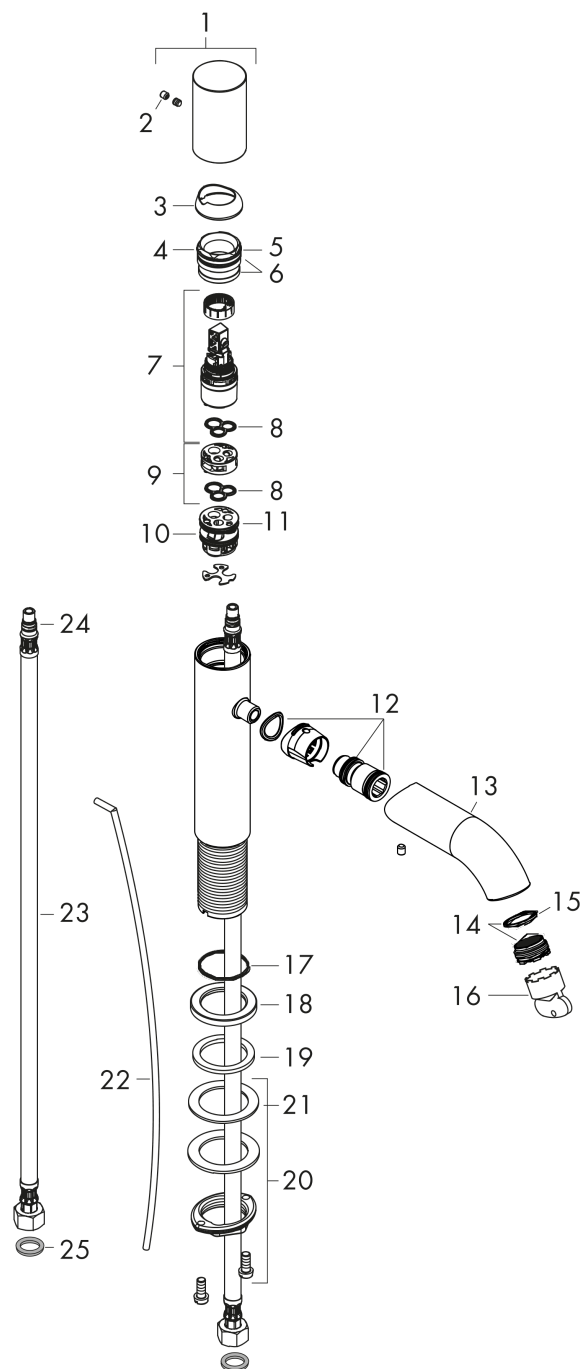

AXOR Uno
Single lever basin mixer 110 zero handle with pop-up waste set
 Surfaces: **Chrome** Article Number: **45001000**

Description

product features

- consists of: single lever basin mixer, waste set
- ComfortZone 110
- projection 123 mm
- laminar spray
- flow rate at 3 bar: 5 l/min
- ceramic cartridge
- temperature limitation adjustable
- suitable for continuous flow water heaters
- pop-up waste set G 1¼
- connection dimension: DN15

Technology

Design awards

Product image

Scale drawing

AXOR Uno
Single lever basin mixer 110 zero handle with pop-up waste set
 Surfaces: **Chrome** Article Number: **45001000**

Flowchart

AXOR Uno
Single lever basin mixer 110 zero handle with pop-up waste set
 Surfaces: **Chrome** Article Number: **45001000**

Exploded Drawing

Year of production: >04/17

AXOR Uno
Single lever basin mixer 110 zero handle with pop-up waste set
 Surfaces: **Chrome** Article Number: **45001000**

Spare part list

Year of production: >04/17

Pos.	Description	Article Number	PC	PU
1	handle	92887000	0	1
2	screw cover	95181000	0	1
3	flange	93116000	0	1
4	nut	92689000	0	1
5	O-ring 25x1,5	98146000	0	1
6	O-ring 27x1,5	92527000	0	1
7	cartridge, assy	97685000	0	1
8	seal	98865000	0	1
9	adapter for cartridge	92628000	0	1
10	adapter for cartridge	98866000	0	1
11	O-ring 23x2	98398000	0	1
12	O-ring 16x2	98133000	0	1
13	spout cpl.	92893000	0	1
14	aerator laminar M18x1 (5 l/min)	92896000	0	1
15	special tool	98987000	0	1
16	O-ring 30x1,5	98433000	0	1
17	escutcheon Ø 46 mm	95268000	0	1
18	flat seal	98749000	0	1
19	fixing set (Ø 32)	13961000	0	1
20	lever collar	97548000	0	1
21	pull rod	97158000	0	1
22	connection hose 600 mm M8x0,75 G3/8	96556000	0	1
23	O-ring 7x1,5	98422000	0	1
24	sealing set	95581000	0	1
a	pop up waste	94139000	0	1
b	fixation extension 35 mm	13898000	0	1