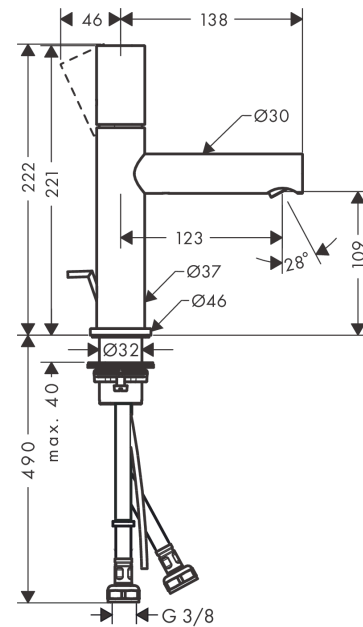

AXOR Uno
Single lever basin mixer 110 zero handle with pop-up waste set
 Surfaces: **Chrome** Article Number: **45001000**

Description

product features

- consists of: single lever basin mixer, waste set
- ComfortZone 110
- projection 123 mm
- laminar spray
- flow rate at 3 bar: 5 l/min
- ceramic cartridge
- temperature limitation adjustable
- suitable for continuous flow water heaters
- pop-up waste set G 1¼
- connection dimension: DN15

Technology

Design awards

Product image

Scale drawing

AXOR Uno
Single lever basin mixer 110 zero handle with pop-up waste set
 Surfaces: **Chrome** Article Number: **45001000**

Flowchart

AXOR Uno
Single lever basin mixer 110 zero handle with pop-up waste set
 Surfaces: **Chrome** Article Number: **45001000**

Exploded Drawing

Year of production: >04/17

AXOR Uno
Single lever basin mixer 110 zero handle with pop-up waste set
 Surfaces: **Chrome** Article Number: **45001000**

Spare part list

Year of production: >04/17

Pos.	Description	Article Number	PC	PU
1	handle	92887000	0	1
2	screw cover	95181000	0	1
3	flange	93116000	0	1
4	nut	92689000	0	1
5	O-ring 25x1,5	98146000	0	1
6	O-ring 27x1,5	92527000	0	1
7	cartridge, assy	97685000	0	1
8	seal	98865000	0	1
9	adapter for cartridge	92628000	0	1
10	adapter for cartridge	98866000	0	1
11	O-ring 23x2	98398000	0	1
12	O-ring 16x2	98133000	0	1
13	spout cpl.	92893000	0	1
14	aerator laminar M18x1 (5 l/min)	92896000	0	1
15	special tool	98987000	0	1
16	O-ring 30x1,5	98433000	0	1
17	escutcheon Ø 46 mm	95268000	0	1
18	flat seal	98749000	0	1
19	fixing set (Ø 32)	13961000	0	1
20	lever collar	97548000	0	1
21	pull rod	97158000	0	1
22	connection hose 600 mm M8x0,75 G3/8	96556000	0	1
23	O-ring 7x1,5	98422000	0	1
24	sealing set	95581000	0	1
a	pop up waste	94139000	0	1
b	fixation extension 35 mm	13898000	0	1