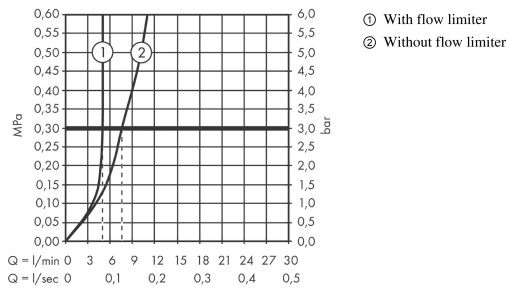

AXOR Uno
Single lever basin mixer 110 zero handle with pop-up waste set
 Surfaces: **Chrome** Article Number: **45001000**

Description

product features

- consists of: single lever basin mixer, waste set
- ComfortZone 110
- projection 123 mm
- laminar spray
- flow rate at 3 bar: 5 l/min
- ceramic cartridge
- temperature limitation adjustable
- suitable for continuous flow water heaters
- pop-up waste set G 1¼
- connection dimension: DN15

Technology

Design awards

Product image

Scale drawing

AXOR Uno
Single lever basin mixer 110 zero handle with pop-up waste set
 Surfaces: **Chrome** Article Number: **45001000**

Flowchart

AXOR Uno
Single lever basin mixer 110 zero handle with pop-up waste set
 Surfaces: **Chrome** Article Number: **45001000**