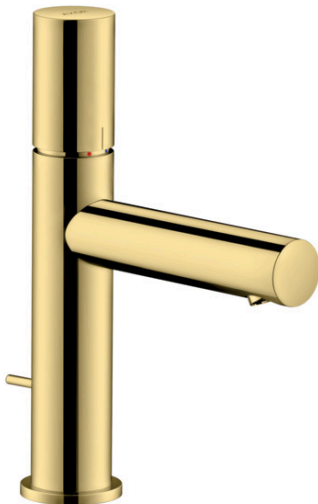

AXOR Uno
Single lever basin mixer 110 zero handle with pop-up waste set
 Surfaces: **Polished Brass** Article Number: **45001930**

Description

product features

- consists of: single lever basin mixer, waste set
- ComfortZone 110
- projection 123 mm
- laminar spray
- flow rate at 3 bar: 5 l/min
- ceramic cartridge
- temperature limitation adjustable
- suitable for continuous flow water heaters
- pop-up waste set G 1¼
- connection dimension: DN15

Technology

Design awards

Product image

Scale drawing

AXOR Uno
Single lever basin mixer 110 zero handle with pop-up waste set
 Surfaces: **Polished Brass** Article Number: **45001930**

Flowchart

AXOR Uno
Single lever basin mixer 110 zero handle with pop-up waste set
 Surfaces: **Polished Brass** Article Number: **45001930**

Exploded Drawing

Year of production: >04/17

AXOR Uno
Single lever basin mixer 110 zero handle with pop-up waste set
 Surfaces: **Polished Brass** Article Number: **45001930**

Spare part list

Year of production: >04/17