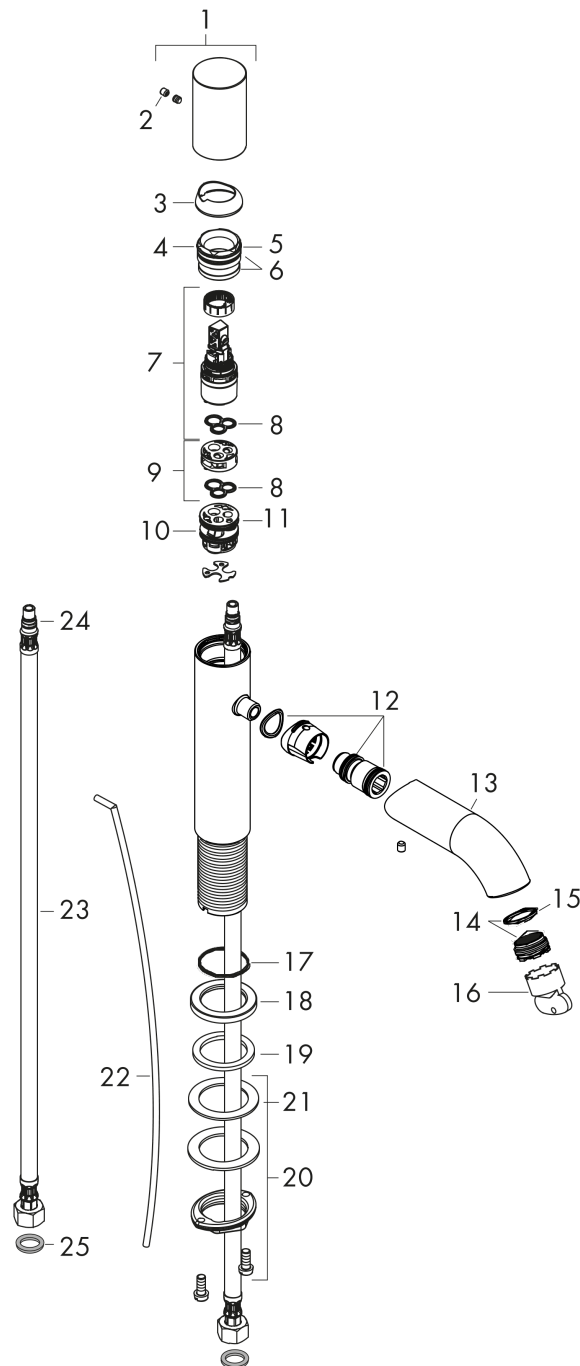

AXOR Uno
Single lever basin mixer 110 zero handle with pop-up waste set
 Surfaces: **Polished Brass** Article Number: **45001930**

Description

product features

- consists of: single lever basin mixer, waste set
- ComfortZone 110
- projection 123 mm
- laminar spray
- flow rate at 3 bar: 5 l/min
- ceramic cartridge
- temperature limitation adjustable
- suitable for continuous flow water heaters
- pop-up waste set G 1¼
- connection dimension: DN15

Technology

Design awards

Product image

Scale drawing

AXOR Uno
Single lever basin mixer 110 zero handle with pop-up waste set
 Surfaces: **Polished Brass** Article Number: **45001930**

Flowchart

AXOR Uno
Single lever basin mixer 110 zero handle with pop-up waste set
 Surfaces: **Polished Brass** Article Number: **45001930**

Exploded Drawing

Year of production: >04/17

AXOR Uno
Single lever basin mixer 110 zero handle with pop-up waste set
 Surfaces: **Polished Brass** Article Number: **45001930**

Spare part list

Year of production: >04/17

Pos.	Description	Article Number	PC	PU
1	handle	92887930	0	1
2	screw cover	95181000	0	1
3	flange	93116930	0	1
4	nut	92689000	0	1
5	O-ring 27x1,5	92527000	0	1
6	O-ring 25x1,5	98146000	0	1
7	cartridge, assy	97685000	0	1
8	seal	98865000	0	1
9	adapter for cartridge	92628000	0	1
10	adapter for cartridge	98866000	0	1
11	O-ring 23x2	98398000	0	1
12	O-ring 16x2	98133000	0	1
13	spout cpl.	92893930	0	1
14	aerator laminar M18x1 (5 l/min)	92896930	0	1
15	special tool	98987000	0	1
16	O-ring 30x1,5	98433000	0	1
17	escutcheon Ø 46 mm	95268930	0	1
18	flat seal	98749000	0	1
19	fixing set (Ø 32)	13961000	0	1
20	lever collar	97548000	0	1
21	pull rod	97158930	0	1
22	connection hose 600 mm M8x0,75 G3/8	96556000	0	1
23	O-ring 7x1,5	98422000	0	1
24	sealing set	95581000	0	1
a	pop up waste	94139930	0	1
b	fixation extension 35 mm	13898000	0	1