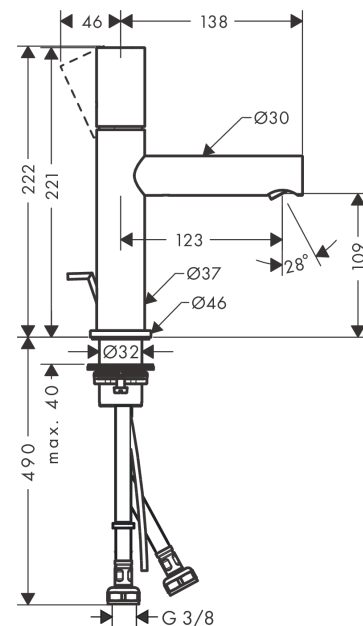

AXOR Uno
Single lever basin mixer 110 zero handle with pop-up waste set
 Surfaces: **Polished Brass** Article Number: **45001930**

Description

product features

- consists of: single lever basin mixer, waste set
- ComfortZone 110
- projection 123 mm
- laminar spray
- flow rate at 3 bar: 5 l/min
- ceramic cartridge
- temperature limitation adjustable
- suitable for continuous flow water heaters
- pop-up waste set G 1¼
- connection dimension: DN15

Technology

Design awards

Product image

Scale drawing

AXOR Uno
Single lever basin mixer 110 zero handle with pop-up waste set
 Surfaces: **Polished Brass** Article Number: **45001930**

Flowchart

AXOR Uno
Single lever basin mixer 110 zero handle with pop-up waste set
 Surfaces: **Polished Brass** Article Number: **45001930**

Exploded Drawing

Year of production: >04/17

AXOR Uno
Single lever basin mixer 110 zero handle with pop-up waste set
 Surfaces: **Polished Brass** Article Number: **45001930**

Spare part list

Year of production: >04/17

Pos.	Description	Article Number	PC	PU
1	handle	92887930	0	1
2	screw cover	95181000	0	1
3	flange	93116930	0	1
4	nut	92689000	0	1
5	O-ring 27x1,5	92527000	0	1
6	O-ring 25x1,5	98146000	0	1
7	cartridge, assy	97685000	0	1
8	seal	98865000	0	1
9	adapter for cartridge	92628000	0	1
10	adapter for cartridge	98866000	0	1
11	O-ring 23x2	98398000	0	1
12	O-ring 16x2	98133000	0	1
13	spout cpl.	92893930	0	1
14	aerator laminar M18x1 (5 l/min)	92896930	0	1
15	special tool	98987000	0	1
16	O-ring 30x1,5	98433000	0	1
17	escutcheon Ø 46 mm	95268930	0	1
18	flat seal	98749000	0	1
19	fixing set (Ø 32)	13961000	0	1
20	lever collar	97548000	0	1
21	pull rod	97158930	0	1
22	connection hose 600 mm M8x0,75 G3/8	96556000	0	1
23	O-ring 7x1,5	98422000	0	1
24	sealing set	95581000	0	1
a	pop up waste	94139930	0	1
b	fixation extension 35 mm	13898000	0	1