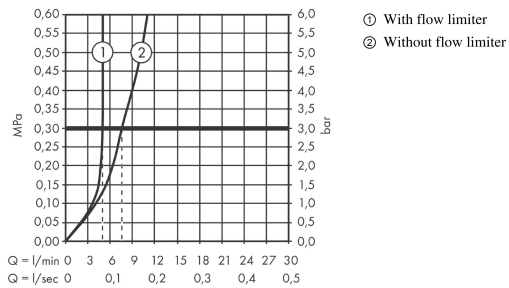

AXOR Uno
Single lever basin mixer 110 zero handle with pop-up waste set
 Surfaces: **Polished Brass** Article Number: **45001930**

Description

product features

- consists of: single lever basin mixer, waste set
- ComfortZone 110
- projection 123 mm
- laminar spray
- flow rate at 3 bar: 5 l/min
- ceramic cartridge
- temperature limitation adjustable
- suitable for continuous flow water heaters
- pop-up waste set G 1¼
- connection dimension: DN15

Technology

Design awards

Product image

Scale drawing

AXOR Uno
Single lever basin mixer 110 zero handle with pop-up waste set
 Surfaces: **Polished Brass** Article Number: **45001930**

Flowchart

AXOR Uno
Single lever basin mixer 110 zero handle with pop-up waste set
 Surfaces: **Polished Brass** Article Number: **45001930**