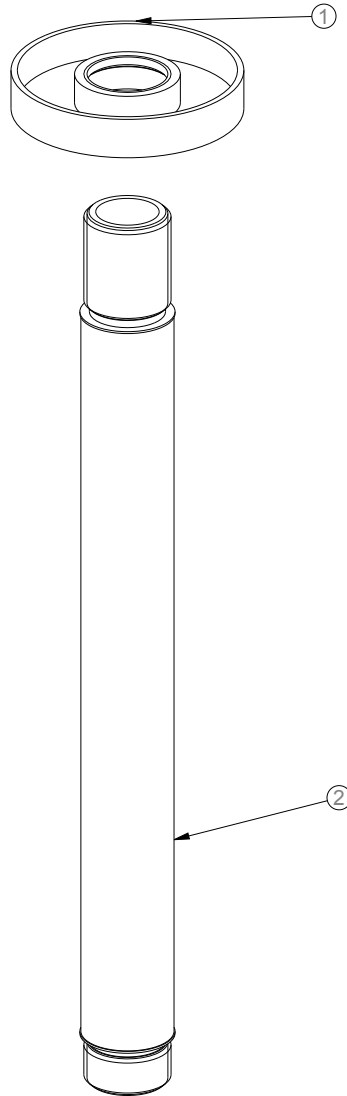

information updated september 2013

tel | 01322 422767
web | www.crosswater.co.uk
email | technical@crosswater-holdings.co.uk

MIKE
PRO^x

Shower Arm

Ceiling Mounted

PRO689

Available in Chrome (C) Brushed Stainless Steel (V) or Brushed Chrome (J)

Supported Spares

Part No.	Code.	Description.
----------	-------	--------------