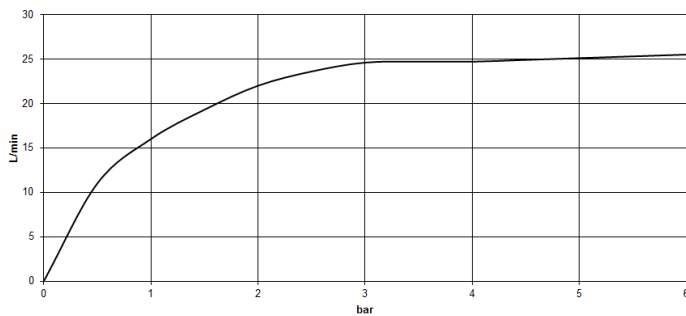

polished chrome

**Dimensional drawing**

All details in mm / inch = mm x 0.0394

### Flow rate chart