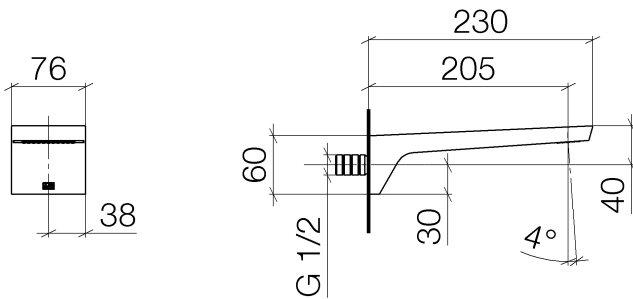

**Bath - CL.1**

bath spout for wall mounting - polished chrome

Article number: 13 801 705-00

- 205 mm projection
- rectangular spray pattern with 55 individual jets
- hole diameter 37 mm
- 1/2" connection
- plug-link mounting
- max. flow 24.6 l/min at 3 bar flow pressure
- Fittings group as per DIN 4109: 2

polished chrome

**Dimensional drawing**

All details in mm / inch = mm x 0.0394

## Bath - CL.1

bath spout for wall mounting - polished chrome

Article number: 13 801 705-00

### Flow rate chart