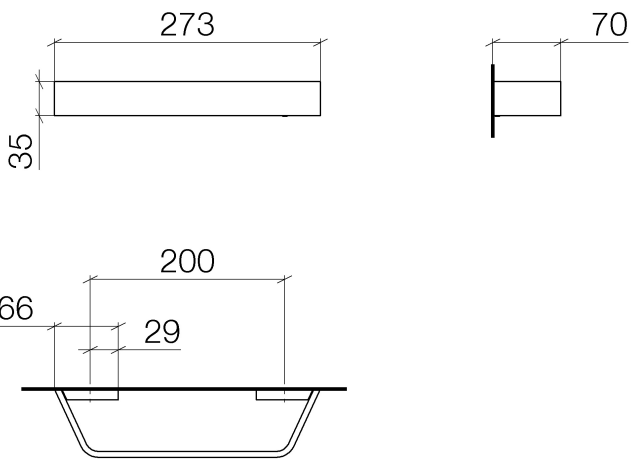

Bath - CL.1

Bath grip - platinum matt

Article number: 83 020 705-06

- gauge 200 mm
- width 273mm
- height 35 mm
- 70 mm projection

platinum matt

Dimensional drawing

All details in mm / inch = mm x 0.0394

Bath - CL.1

Bath grip - platinum matt

Article number: 83 020 705-06

Other finish variants

polished chrome

83 020 705-00

Other finishes on request (x-tra Service)