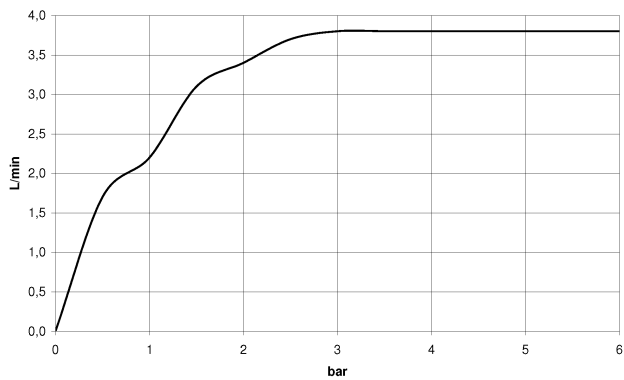

Washbasin - CL.1

Deck-mounted basin spout without pop-up waste - platinum matt

Article number: 13 714 705-06

- 160 mm projection
- fixed spout
- rectangular spray pattern with 40 individual jets
- height of mixer 108 mm
- height up to aerator 94 mm
- hole diameter 35 mm
- 2x screw-in M 10 x 1 pressure hose, leak-tested
- 1/2" connection
- max. flow 4 l/min
- lead-free
- Fittings group as per DIN 4109: 1

platinum matt

Dimensional drawing

All details in mm / inch = mm x 0.0394

Washbasin - CL.1

Deck-mounted basin spout without pop-up waste - platinum matt

Article number: 13 714 705-06

Flow rate chart

Other finish variants