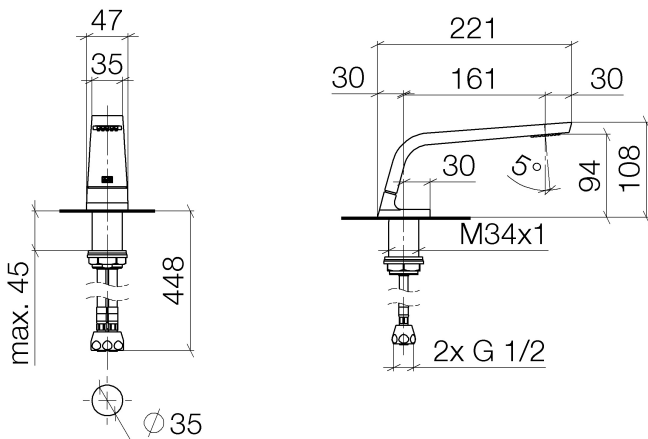

Washbasin - CL.1

Deck-mounted basin spout without pop-up waste - platinum matt

Article number: 13 714 705-06

- 160 mm projection
- fixed spout
- rectangular spray pattern with 40 individual jets
- height of mixer 108 mm
- height up to aerator 94 mm
- hole diameter 35 mm
- 2x screw-in M 10 x 1 pressure hose, leak-tested
- 1/2" connection
- max. flow 4 l/min
- lead-free
- Fittings group as per DIN 4109: 1

platinum matt

Dimensional drawing

All details in mm / inch = mm x 0.0394

Washbasin - CL.1

Deck-mounted basin spout without pop-up waste - platinum matt

Article number: 13 714 705-06

Flow rate chart

Other finish variants