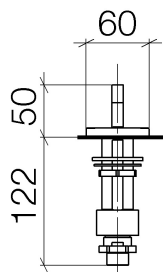

Washbasin - CL.1

Deck valve anti-clockwise closing cold - polished chrome

Article number: 20 000 716-00

- hole diameter 32 mm
- rosette 60 x 60 mm
- Fittings group as per DIN 4109: 1

polished chrome

Dimensional drawing

All details in mm / inch = mm x 0.0394

Washbasin - CL.1

Deck valve anti-clockwise closing cold - polished chrome

Article number: 20 000 716-00

Flow rate chart

Other finish variants

platinum matt
20 000 716-06