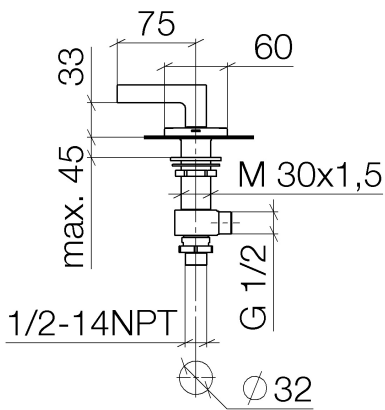

Washbasin - CL.1

Deck valve anti-clockwise closing cold - polished chrome

Article number: 20 000 716-00

- hole diameter 32 mm
- rosette 60 x 60 mm
- Fittings group as per DIN 4109: 1

polished chrome

Dimensional drawing

All details in mm / inch = mm x 0.0394

Washbasin - CL.1

Deck valve anti-clockwise closing cold - polished chrome

Article number: 20 000 716-00

Flow rate chart

Other finish variants

platinum matt
20 000 716-06