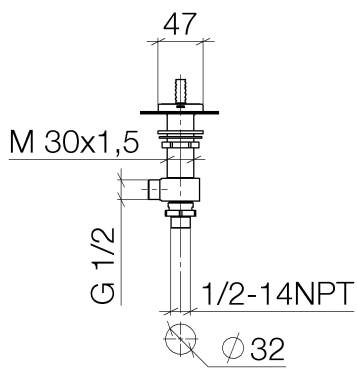

Washbasin - CL.1

Deck valve anti-clockwise closing hot - polished chrome

Article number: 20 005 706-00

- hole diameter 32 mm
- rosette 60 x 47 mm
- Fittings group as per DIN 4109: 1

polished chrome

Dimensional drawing

All details in mm / inch = mm x 0.0394

## Washbasin - CL.1

Deck valve anti-clockwise closing hot - polished chrome

Article number: 20 005 706-00

### Flow rate chart