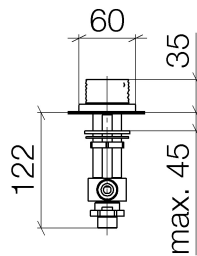

Washbasin - CL.1

Deck valve anti-clockwise closing hot - polished chrome

Article number: 20 005 706-00

- hole diameter 32 mm
- rosette 60 x 47 mm
- Fittings group as per DIN 4109: 1

polished chrome

Dimensional drawing

All details in mm / inch = mm x 0.0394

## Washbasin - CL.1

Deck valve anti-clockwise closing hot - polished chrome

Article number: 20 005 706-00