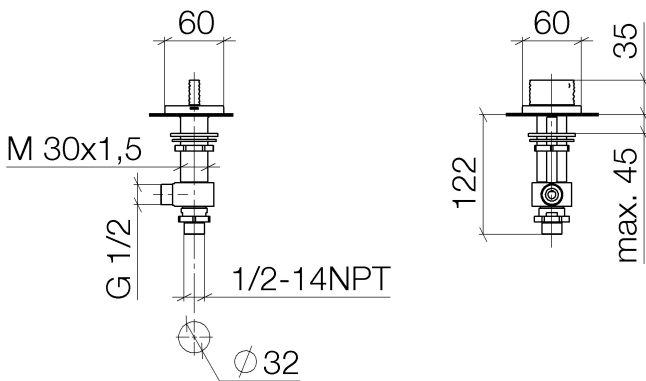

Washbasin - CL.1

Deck valve anti-clockwise closing hot - polished chrome

Article number: 20 001 706-00

- hole diameter 32 mm
- rosette 60 x 60 mm
- Fittings group as per DIN 4109: 1

polished chrome

Dimensional drawing

All details in mm / inch = mm x 0.0394

Washbasin - CL.1

Deck valve anti-clockwise closing hot - polished chrome

Article number: 20 001 706-00

Flow rate chart

Other finish variants

platinum matt

20 001 706-06