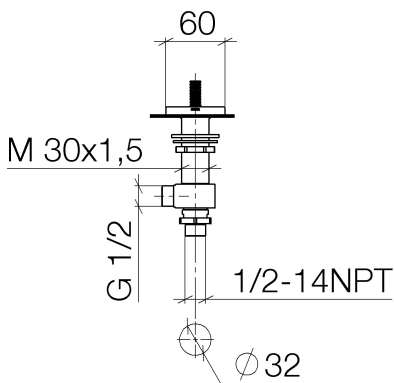

Washbasin - CL.1

Deck valve anti-clockwise closing hot - platinum matt

Article number: 20 002 706-06

- hole diameter 32 mm
- rosette 60 x 60 mm
- Fittings group as per DIN 4109: 1

platinum matt

Dimensional drawing

All details in mm / inch = mm x 0.0394

Washbasin - CL.1

Deck valve anti-clockwise closing hot - platinum matt

Article number: 20 002 706-06

Flow rate chart

Other finish variants

polished chrome

20 002 706-00