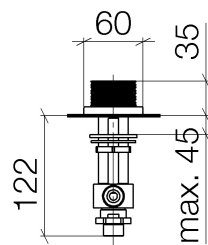

Washbasin - CL.1

Deck valve anti-clockwise closing hot - platinum matt

Article number: 20 002 706-06

- hole diameter 32 mm
- rosette 60 x 60 mm
- Fittings group as per DIN 4109: 1

platinum matt

Dimensional drawing

All details in mm / inch = mm x 0.0394

Washbasin - CL.1

Deck valve anti-clockwise closing hot - platinum matt

Article number: 20 002 706-06

Flow rate chart

Other finish variants

polished chrome

20 002 706-00