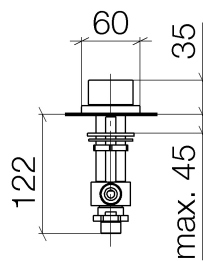

Washbasin - CL.1

Deck valve anti-clockwise closing hot - platinum matt

Article number: 20 000 706-06

- hole diameter 32 mm
- rosette 60 x 60 mm
- Fittings group as per DIN 4109: 1

platinum matt

Dimensional drawing

All details in mm / inch = mm x 0.0394

Washbasin - CL.1

Deck valve anti-clockwise closing hot - platinum matt

Article number: 20 000 706-06

Flow rate chart

Other finish variants

polished chrome

20 000 706-00