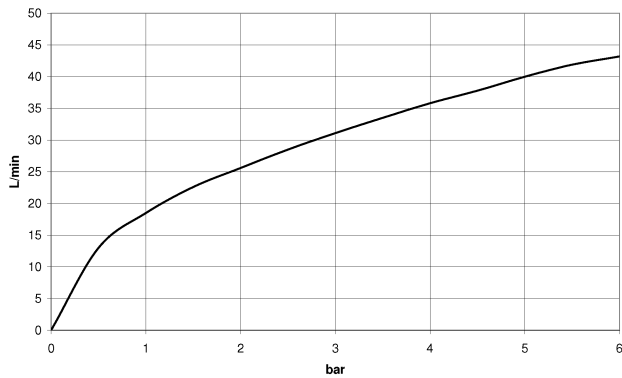

Washbasin - CL.1

Deck valve anti-clockwise closing hot - platinum matt

Article number: 20 000 706-06

- hole diameter 32 mm
- rosette 60 x 60 mm
- Fittings group as per DIN 4109: 1

platinum matt

Dimensional drawing

All details in mm / inch = mm x 0.0394

Washbasin - CL.1

Deck valve anti-clockwise closing hot - platinum matt

Article number: 20 000 706-06

Flow rate chart

Other finish variants

polished chrome

20 000 706-00