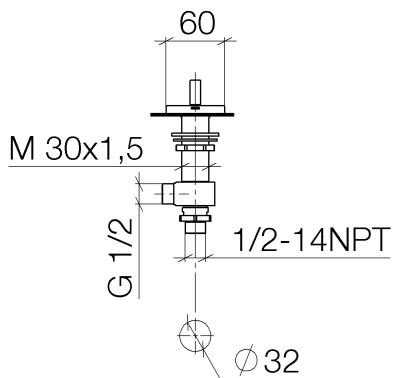

Washbasin - CL.1

Deck valve anti-clockwise closing hot - platinum matt

Article number: 20 000 706-06

- hole diameter 32 mm
- rosette 60 x 60 mm
- Fittings group as per DIN 4109: 1

platinum matt

Dimensional drawing

All details in mm / inch = mm x 0.0394

Washbasin - CL.1

Deck valve anti-clockwise closing hot - platinum matt

Article number: 20 000 706-06

Flow rate chart

Other finish variants

polished chrome

20 000 706-00