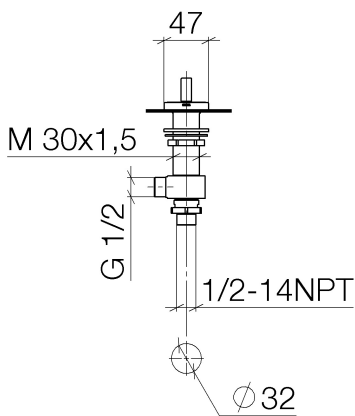

Washbasin - CL.1

Deck valve anti-clockwise closing hot - platinum matt

Article number: 20 004 706-06

- hole diameter 32 mm
- rosette 60 x 47 mm
- Fittings group as per DIN 4109: 1

platinum matt

Dimensional drawing

All details in mm / inch = mm x 0.0394

Washbasin - CL.1

Deck valve anti-clockwise closing hot - platinum matt

Article number: 20 004 706-06

Flow rate chart

Other finish variants

polished chrome

20 004 706-00