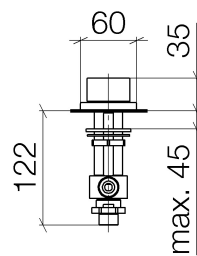

Washbasin - CL.1

Deck valve anti-clockwise closing hot - platinum matt

Article number: 20 004 706-06

- hole diameter 32 mm
- rosette 60 x 47 mm
- Fittings group as per DIN 4109: 1

platinum matt

Dimensional drawing

All details in mm / inch = mm x 0.0394

Washbasin - CL.1

Deck valve anti-clockwise closing hot - platinum matt

Article number: 20 004 706-06

Flow rate chart

Other finish variants

polished chrome

20 004 706-00