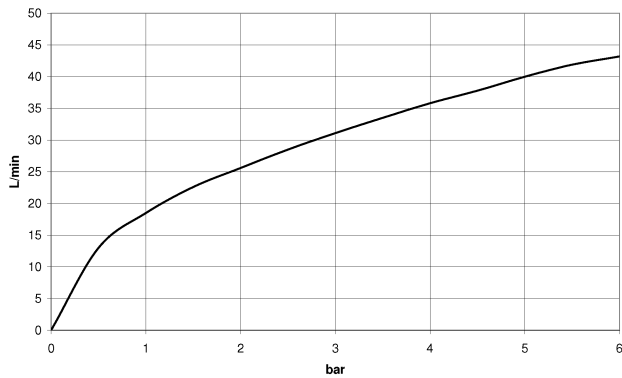

Washbasin - CL.1

Deck valve anti-clockwise closing hot - platinum matt

Article number: 20 004 706-06

- hole diameter 32 mm
- rosette 60 x 47 mm
- Fittings group as per DIN 4109: 1

platinum matt

Dimensional drawing

All details in mm / inch = mm x 0.0394

Washbasin - CL.1

Deck valve anti-clockwise closing hot - platinum matt

Article number: 20 004 706-06

Flow rate chart

Other finish variants

polished chrome

20 004 706-00