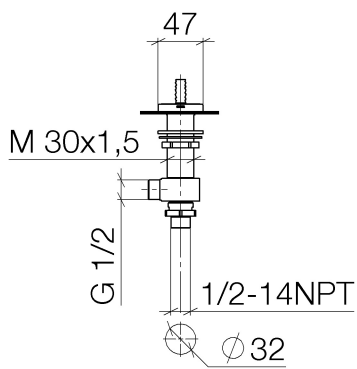

Washbasin - CL.1

Deck valve clockwise closing cold - platinum matt

Article number: 20 005 705-06

- hole diameter 32 mm
- rosette 60 x 47 mm
- Fittings group as per DIN 4109: 1

platinum matt

Dimensional drawing

All details in mm / inch = mm x 0.0394

## Washbasin - CL.1

Deck valve clockwise closing cold - platinum matt

Article number: 20 005 705-06

### Flow rate chart