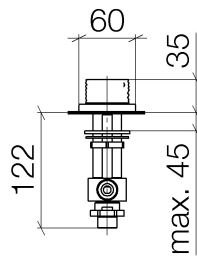

Washbasin - CL.1

Deck valve clockwise closing cold - platinum matt

Article number: 20 005 705-06

- hole diameter 32 mm
- rosette 60 x 47 mm
- Fittings group as per DIN 4109: 1

platinum matt

Dimensional drawing

All details in mm / inch = mm x 0.0394

## Washbasin - CL.1

Deck valve clockwise closing cold - platinum matt

Article number: 20 005 705-06