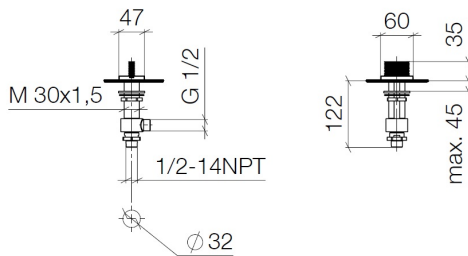

Washbasin - CL.1

Deck valve anti-clockwise closing hot - polished chrome

Article number: 20 006 706-00

- hole diameter 32 mm
- rosette 60 x 47 mm
- Fittings group as per DIN 4109: 1

polished chrome

Dimensional drawing

All details in mm / inch = mm x 0.0394

Washbasin - CL.1

Deck valve anti-clockwise closing hot - polished chrome

Article number: 20 006 706-00

Flow rate chart

Other finish variants

platinum matt

20 006 706-06