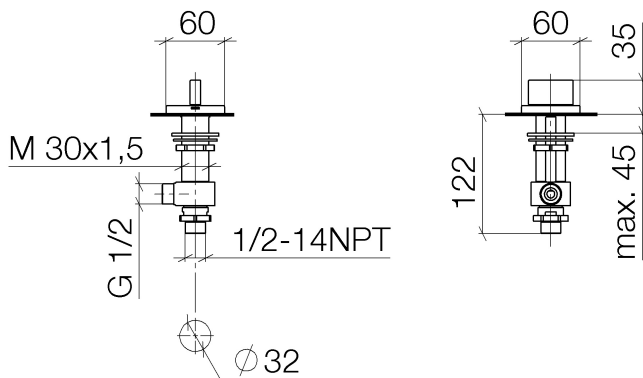

Washbasin - CL.1

Deck valve clockwise closing cold - polished chrome

Article number: 20 000 705-00

- hole diameter 32 mm
- rosette 60 x 60 mm
- Fittings group as per DIN 4109: 1

polished chrome

Dimensional drawing

All details in mm / inch = mm x 0.0394

Washbasin - CL.1

Deck valve clockwise closing cold - polished chrome

Article number: 20 000 705-00

Flow rate chart

Other finish variants

platinum matt

20 000 705-06