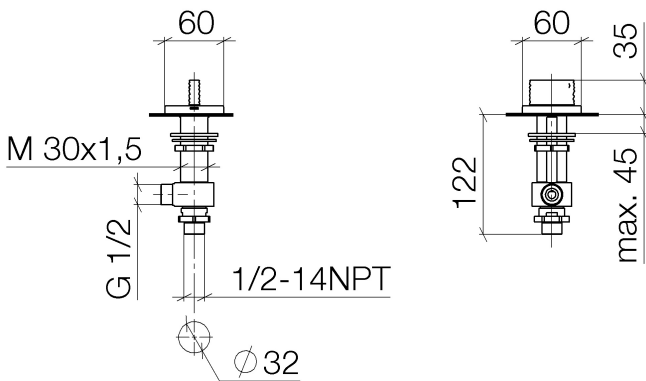

Washbasin - CL.1

Deck valve clockwise closing cold - polished chrome

Article number: 20 001 705-00

- hole diameter 32 mm
- rosette 60 x 60 mm
- Fittings group as per DIN 4109: 1

polished chrome

Dimensional drawing

All details in mm / inch = mm x 0.0394

Washbasin - CL.1

Deck valve clockwise closing cold - polished chrome

Article number: 20 001 705-00

Flow rate chart

Other finish variants

platinum matt

20 001 705-06