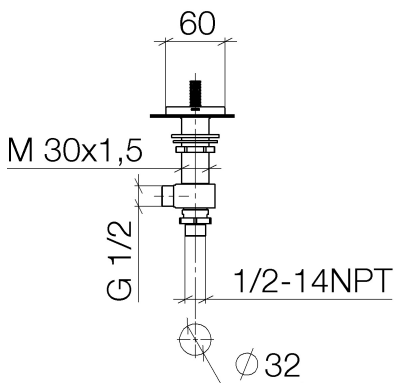

Washbasin - CL.1

Deck valve clockwise closing cold - platinum matt

Article number: 20 002 705-06

- hole diameter 32 mm
- rosette 60 x 60 mm
- Fittings group as per DIN 4109: 1

platinum matt

Dimensional drawing

All details in mm / inch = mm x 0.0394

## Washbasin - CL.1

Deck valve clockwise closing cold - platinum matt

Article number: 20 002 705-06

### Flow rate chart