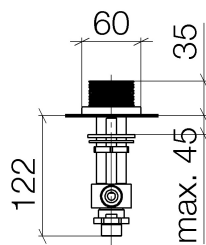

Washbasin - CL.1

Deck valve clockwise closing cold - platinum matt

Article number: 20 002 705-06

- hole diameter 32 mm
- rosette 60 x 60 mm
- Fittings group as per DIN 4109: 1

platinum matt

Dimensional drawing

All details in mm / inch = mm x 0.0394

## Washbasin - CL.1

Deck valve clockwise closing cold - platinum matt

Article number: 20 002 705-06