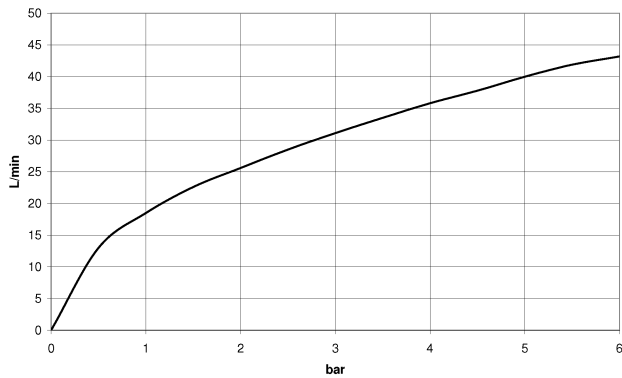

Washbasin - CL.1

Deck valve clockwise closing cold - platinum matt

Article number: 20 002 705-06

- hole diameter 32 mm
- rosette 60 x 60 mm
- Fittings group as per DIN 4109: 1

platinum matt

Dimensional drawing

All details in mm / inch = mm x 0.0394

## Washbasin - CL.1

Deck valve clockwise closing cold - platinum matt

Article number: 20 002 705-06

### Flow rate chart