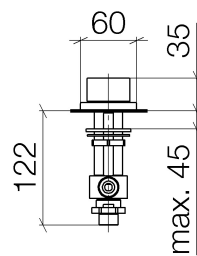

Washbasin - CL.1

Deck valve clockwise closing cold - platinum matt

Article number: 20 004 705-06

- hole diameter 32 mm
- rosette 60 x 47 mm
- Fittings group as per DIN 4109: 1

platinum matt

Dimensional drawing

All details in mm / inch = mm x 0.0394

Washbasin - CL.1

Deck valve clockwise closing cold - platinum matt

Article number: 20 004 705-06

Flow rate chart

Other finish variants

polished chrome

20 004 705-00