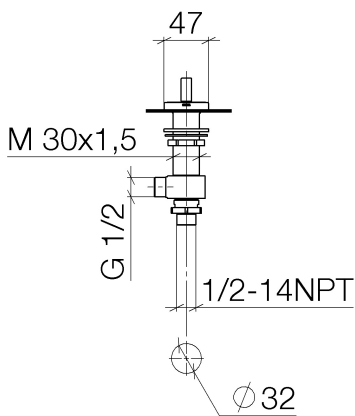

Washbasin - CL.1

Deck valve clockwise closing cold - platinum matt

Article number: 20 004 705-06

- hole diameter 32 mm
- rosette 60 x 47 mm
- Fittings group as per DIN 4109: 1

platinum matt

Dimensional drawing

All details in mm / inch = mm x 0.0394

Washbasin - CL.1

Deck valve clockwise closing cold - platinum matt

Article number: 20 004 705-06

Flow rate chart

Other finish variants

polished chrome

20 004 705-00