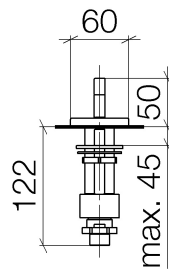

Washbasin - CL.1

Deck valve clockwise closing hot - polished chrome

Article number: 20 004 715-00

- hole diameter 32 mm
- rosette 60 x 47 mm
- Fittings group as per DIN 4109: 1

polished chrome

Dimensional drawing

All details in mm / inch = mm x 0.0394

## Washbasin - CL.1

Deck valve clockwise closing hot - polished chrome

Article number: 20 004 715-00

### Flow rate chart