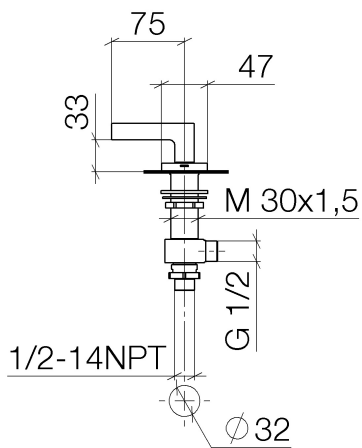

Washbasin - CL.1

Deck valve clockwise closing hot - polished chrome

Article number: 20 004 715-00

- hole diameter 32 mm
- rosette 60 x 47 mm
- Fittings group as per DIN 4109: 1

polished chrome

Dimensional drawing

All details in mm / inch = mm x 0.0394

## Washbasin - CL.1

Deck valve clockwise closing hot - polished chrome

Article number: 20 004 715-00

### Flow rate chart