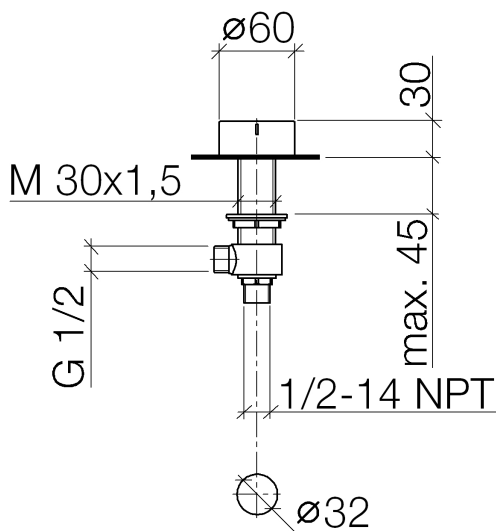

Washbasin - Deque

Deck valve anti-clockwise closing hot - polished chrome

Article number: 20 000 741-00

- hole diameter 32 mm
- handle Ø 60mm
- without rosette

polished chrome

Dimensional drawing

All details in mm / inch = mm x 0.0394

Washbasin - Deque

Deck valve anti-clockwise closing hot - polished chrome

Article number: 20 000 741-00

Flow rate chart

Other finish variants

platinum matt
20 000 741-06

matt black
20 000 741-33

Other finishes on request (x-tra Service)