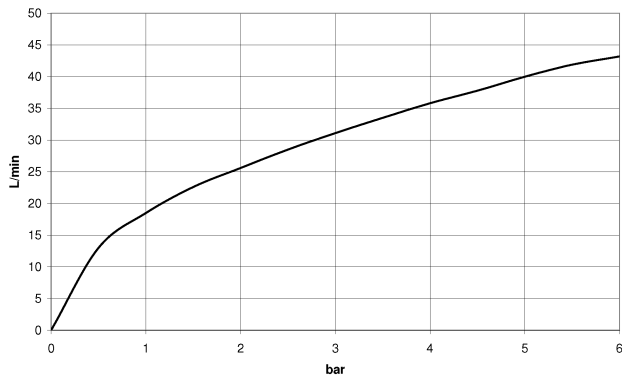

Washbasin - Deque

Deck valve anti-clockwise closing hot - polished chrome

Article number: 20 000 741-00

- hole diameter 32 mm
- handle Ø 60mm
- without rosette

polished chrome

Dimensional drawing

All details in mm / inch = mm x 0.0394

Washbasin - Deque

Deck valve anti-clockwise closing hot - polished chrome

Article number: 20 000 741-00

Flow rate chart

Other finish variants

platinum matt
20 000 741-06

matt black
20 000 741-33

Other finishes on request (x-tra Service)