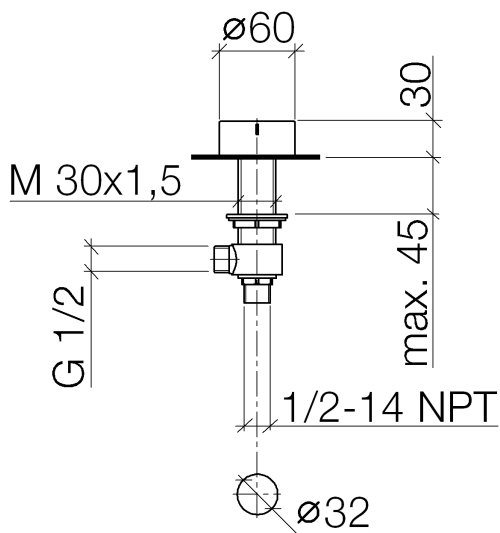

## Washbasin - Deque

Deck valve clockwise closing cold - platinum matt

Article number: 20 000 740-06

- hole diameter 32 mm
- handle Ø 60mm
- without rosette

platinum matt

## Dimensional drawing

All details in mm / inch = mm x 0.0394

## Washbasin - Deque

Deck valve clockwise closing cold - platinum matt

Article number: 20 000 740-06