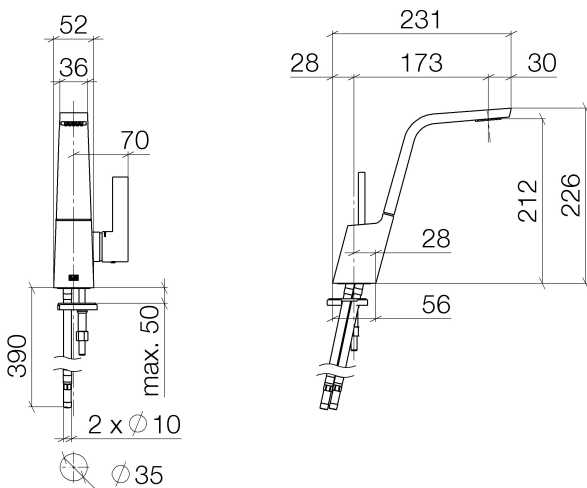

Washbasin - CL.1

Single-lever basin mixer without pop-up waste - platinum matt

Article number: 33 521 705-06

- 173 mm projection
- fixed spout
- rectangular spray pattern with 40 individual jets
- height of mixer 226 mm
- base 56 x 52mm
- height up to aerator 212 mm
- hole diameter 35 mm
- 2x screw-in M 8 x 1 pressure hose, leak-tested
- max. flow 4 l/min
- lead-free
- Fittings group as per DIN 4109: 1

platinum matt

Dimensional drawing

All details in mm / inch = mm x 0.0394

## Washbasin - CL.1

Single-lever basin mixer without pop-up waste - platinum matt

Article number: 33 521 705-06

### Flow rate chart