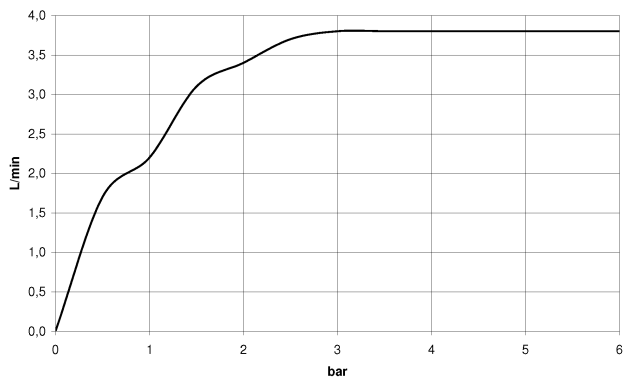

Washbasin - CL.1

Single-lever basin mixer without pop-up waste - platinum matt

Article number: 33 521 705-06

- 173 mm projection
- fixed spout
- rectangular spray pattern with 40 individual jets
- height of mixer 226 mm
- base 56 x 52mm
- height up to aerator 212 mm
- hole diameter 35 mm
- 2x screw-in M 8 x 1 pressure hose, leak-tested
- max. flow 4 l/min
- lead-free
- Fittings group as per DIN 4109: 1

platinum matt

Dimensional drawing

All details in mm / inch = mm x 0.0394

### Flow rate chart