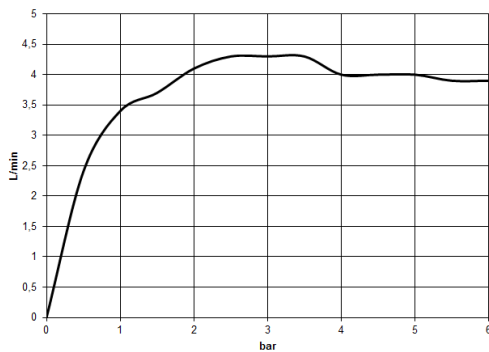

Washbasin - CL.1

Deck-mounted basin spout without pop-up waste - polished chrome

Article number: 13 717 705-00

- 200 mm projection
- fixed spout
- rectangular spray pattern with 40 individual jets
- height of mixer 343 mm
- height up to aerator 329 mm
- hole diameter 35 mm
- max. flow 4 l/min
- 1/2" connection
- 2x screw-in M 10 x 1 pressure hose, leak-tested
- lead-free
- Fittings group as per DIN 4109: 1

polished chrome

Dimensional drawing

All details in mm / inch = mm x 0.0394

Washbasin - CL.1

Deck-mounted basin spout without pop-up waste - polished chrome

Article number: 13 717 705-00

Flow rate chart

Other finish variants