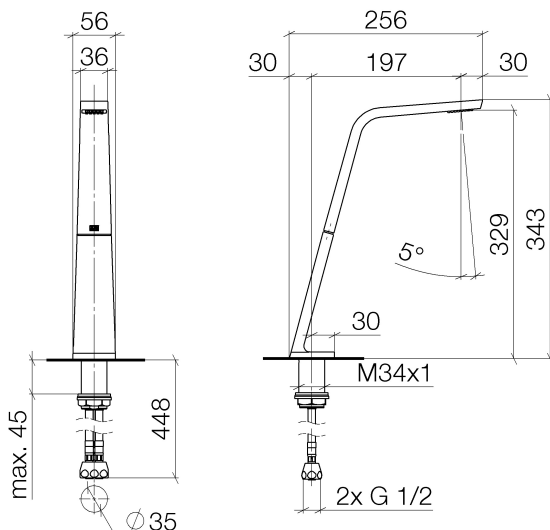

Washbasin - CL.1

Deck-mounted basin spout without pop-up waste - polished chrome

Article number: 13 717 705-00

- 200 mm projection
- fixed spout
- rectangular spray pattern with 40 individual jets
- height of mixer 343 mm
- height up to aerator 329 mm
- hole diameter 35 mm
- max. flow 4 l/min
- 1/2" connection
- 2x screw-in M 10 x 1 pressure hose, leak-tested
- lead-free
- Fittings group as per DIN 4109: 1

polished chrome

Dimensional drawing

All details in mm / inch = mm x 0.0394

Washbasin - CL.1

Deck-mounted basin spout without pop-up waste - polished chrome

Article number: 13 717 705-00

Flow rate chart

Other finish variants