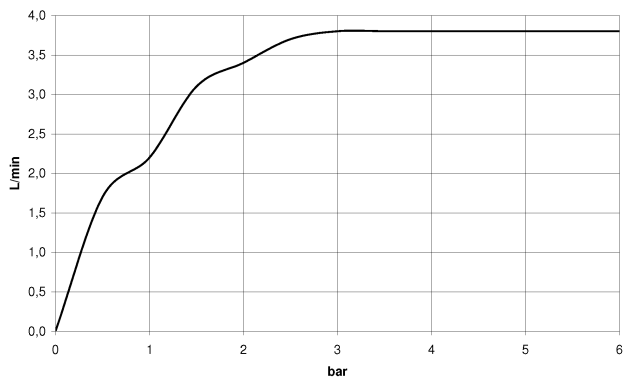

Washbasin - CL.1

Deck-mounted basin spout without pop-up waste - polished chrome

Article number: 13 714 705-00

- 160 mm projection
- fixed spout
- rectangular spray pattern with 40 individual jets
- height of mixer 108 mm
- height up to aerator 94 mm
- hole diameter 35 mm
- 2x screw-in M 10 x 1 pressure hose, leak-tested
- 1/2" connection
- max. flow 4 l/min
- lead-free
- Fittings group as per DIN 4109: 1

polished chrome

Dimensional drawing

All details in mm / inch = mm x 0.0394

Washbasin - CL.1

Deck-mounted basin spout without pop-up waste - polished chrome

Article number: 13 714 705-00

Flow rate chart

Other finish variants