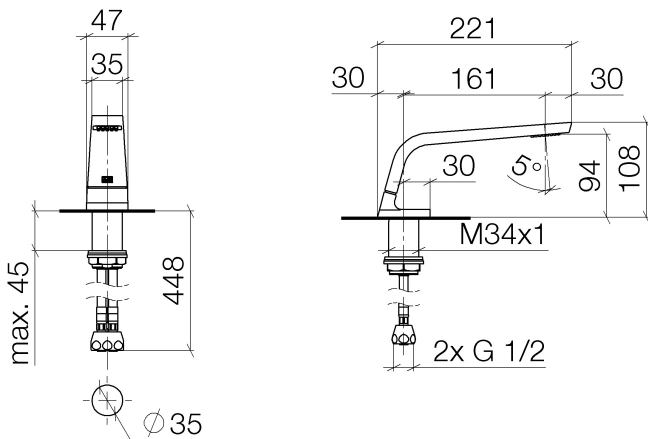

Washbasin - CL.1

Deck-mounted basin spout without pop-up waste - polished chrome

Article number: 13 714 705-00

- 160 mm projection
- fixed spout
- rectangular spray pattern with 40 individual jets
- height of mixer 108 mm
- height up to aerator 94 mm
- hole diameter 35 mm
- 2x screw-in M 10 x 1 pressure hose, leak-tested
- 1/2" connection
- max. flow 4 l/min
- lead-free
- Fittings group as per DIN 4109: 1

polished chrome

Dimensional drawing

All details in mm / inch = mm x 0.0394

Washbasin - CL.1

Deck-mounted basin spout without pop-up waste - polished chrome

Article number: 13 714 705-00

Flow rate chart

Other finish variants