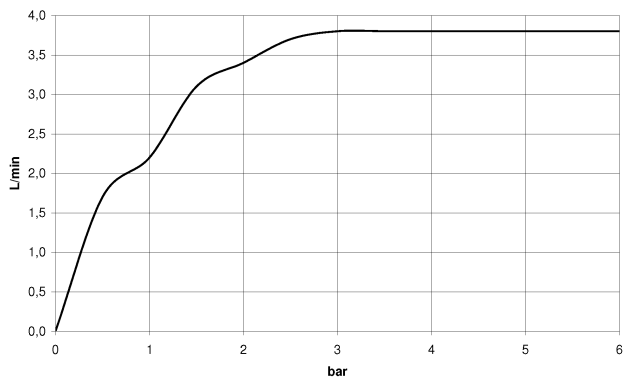

Washbasin - CL.1

Deck-mounted basin spout without pop-up waste - polished chrome

Article number: 13 715 705-00

- 160 mm projection
- fixed spout
- rectangular spray pattern with 40 individual jets
- height of mixer 204 mm
- height up to aerator 190 mm
- hole diameter 35 mm
- 2x screw-in M 10 x 1 pressure hose, leak-tested
- 1/2" connection
- max. flow 4 l/min
- lead-free
- Fittings group as per DIN 4109: 1

polished chrome

Dimensional drawing

All details in mm / inch = mm x 0.0394

## Washbasin - CL.1

Deck-mounted basin spout without pop-up waste - polished chrome

Article number: 13 715 705-00

### Flow rate chart