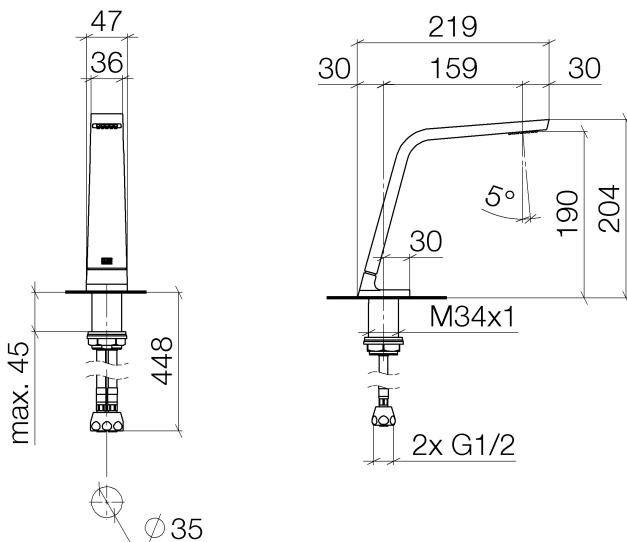

Washbasin - CL.1

Deck-mounted basin spout without pop-up waste - polished chrome

Article number: 13 715 705-00

- 160 mm projection
- fixed spout
- rectangular spray pattern with 40 individual jets
- height of mixer 204 mm
- height up to aerator 190 mm
- hole diameter 35 mm
- 2x screw-in M 10 x 1 pressure hose, leak-tested
- 1/2" connection
- max. flow 4 l/min
- lead-free
- Fittings group as per DIN 4109: 1

polished chrome

Dimensional drawing

All details in mm / inch = mm x 0.0394

## Washbasin - CL.1

Deck-mounted basin spout without pop-up waste - polished chrome

Article number: 13 715 705-00