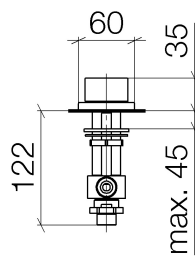

Washbasin - CL.1

Deck valve clockwise closing cold - polished chrome

Article number: 20 004 705-00

- hole diameter 32 mm
- rosette 60 x 47 mm
- Fittings group as per DIN 4109: 1

polished chrome

Dimensional drawing

All details in mm / inch = mm x 0.0394

Washbasin - CL.1

Deck valve clockwise closing cold - polished chrome

Article number: 20 004 705-00

Flow rate chart

Other finish variants

platinum matt

20 004 705-06