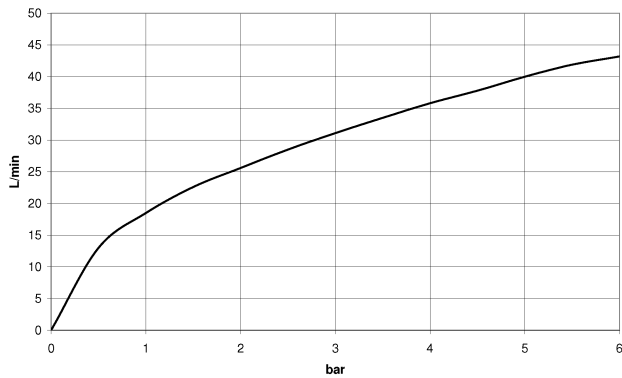

Washbasin - CL.1

Deck valve clockwise closing cold - polished chrome

Article number: 20 004 705-00

- hole diameter 32 mm
- rosette 60 x 47 mm
- Fittings group as per DIN 4109: 1

polished chrome

Dimensional drawing

All details in mm / inch = mm x 0.0394

Washbasin - CL.1

Deck valve clockwise closing cold - polished chrome

Article number: 20 004 705-00

Flow rate chart

Other finish variants

platinum matt

20 004 705-06