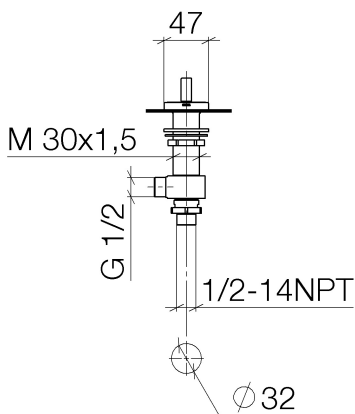

Washbasin - CL.1

Deck valve clockwise closing cold - polished chrome

Article number: 20 004 705-00

- hole diameter 32 mm
- rosette 60 x 47 mm
- Fittings group as per DIN 4109: 1

polished chrome

Dimensional drawing

All details in mm / inch = mm x 0.0394

Washbasin - CL.1

Deck valve clockwise closing cold - polished chrome

Article number: 20 004 705-00

Flow rate chart

Other finish variants

platinum matt

20 004 705-06