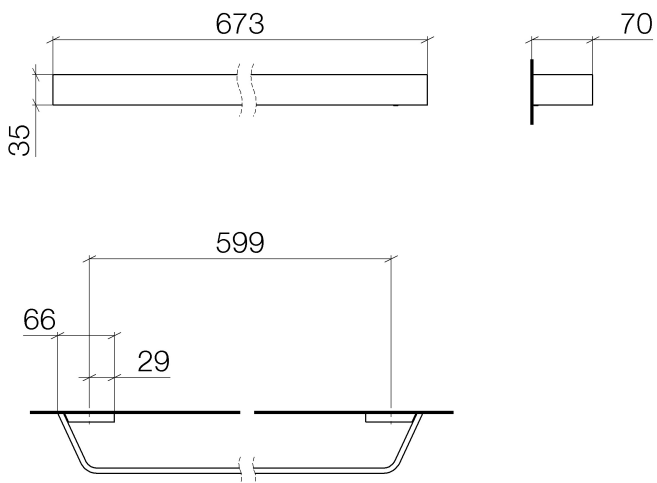

Shower - CL.1

Towel bar - platinum matt

Article number: 83 060 705-06

- gauge 599 mm
- width 673mm
- height 35 mm
- 70 mm projection

platinum matt

Dimensional drawing

All details in mm / inch = mm x 0.0394

Shower - CL.1

Towel bar - platinum matt

Article number: 83 060 705-06

Other finish variants

polished chrome

83 060 705-00

Other finishes on request (x-tra Service)