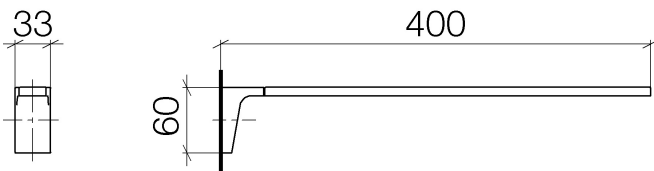

Washbasin - CL.1

Towel bar 1-piece non-swivel - platinum matt

Article number: 83 211 705-06

- 400 mm projection

platinum matt

Dimensional drawing

All details in mm / inch = mm x 0.0394

Washbasin - CL.1

Towel bar 1-piece non-swivel - platinum matt

Article number: 83 211 705-06

Other finish variants

polished chrome

83 211 705-00

Other finishes on request (x-tra Service)