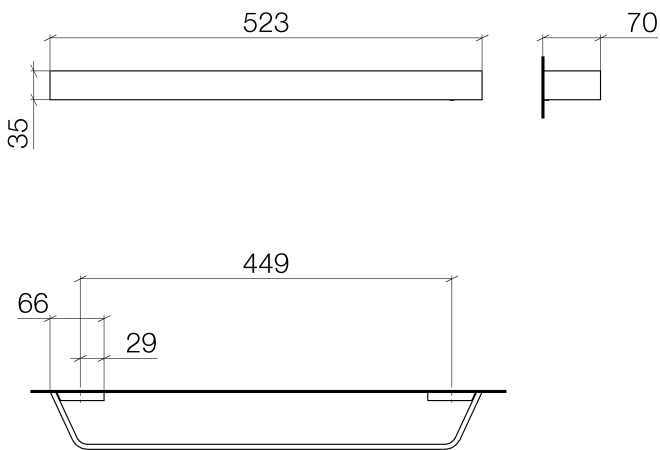

Shower - CL.1

Towel bar - polished chrome

Article number: 83 045 705-00

- gauge 449 mm
- width 523mm
- height 35 mm
- 70 mm projection

polished chrome

Dimensional drawing

All details in mm / inch = mm x 0.0394

Shower - CL.1

Towel bar - polished chrome

Article number: 83 045 705-00

Other finish variants

platinum matt

83 045 705-06

Other finishes on request (x-tra Service)