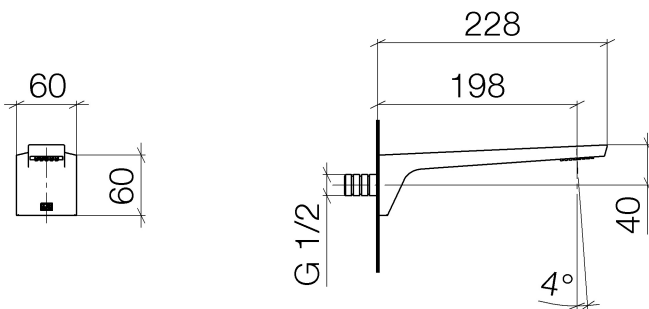

Washbasin - CL.1

Wall-mounted basin spout without pop-up waste - platinum matt

Article number: 13 800 705-06

- 200 mm projection
- fixed spout
- rectangular spray pattern with 40 individual jets
- hole diameter 37 mm
- 1/2" connection
- plug-link mounting
- max. flow 4.5 l/min
- lead-free
- Fittings group as per DIN 4109: 1
- For Touchfree control please order eSet Touchfree WITH or WITHOUT temperature adjustment

platinum matt

Dimensional drawing

All details in mm / inch = mm x 0.0394

Washbasin - CL.1

Wall-mounted basin spout without pop-up waste - platinum matt

Article number: 13 800 705-06

Flow rate chart

Other finish variants