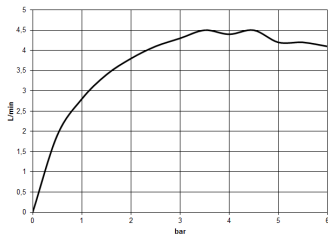

platinum matt

Dimensional drawing

All details in mm / inch = mm x 0.0394

Washbasin - CL.1

Wall-mounted basin spout without pop-up waste - platinum matt

Article number: 13 800 705-06

Flow rate chart

Other finish variants