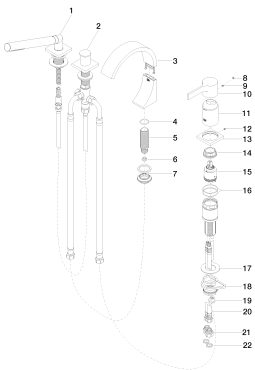

Bath - CYO

Bath shower set for bath rim or tile edge installation - polished chrome

Article number: 27 632 811-00

- 167 mm projection
- complete hand shower set: normal flow
- spout: rectangular normal flow
- complete hand shower set with anti-scale system
- automatic bath/shower diverter
- height of mixer 198 mm
- height up to aerator 133 mm
- hole diameter spout 28 mm
- hole diameter for complete hand shower set 32 mm
- rosette for mixer 60 x 60mm
- rosette for complete hand shower set 60 x 60mm
- metal shower hose 1750mm with integrated anti-twist protection
- max. flow 23.8 l/min at 3 bar flow pressure
- max. flow for complete hand shower set 6.8 l/min
- Intrinsic protection against back flow.

## Bath - CYO

Bath shower set for bath rim or tile edge installation - polished chrome

Article number: 27 632 811-00

### Spare parts list

No.	Item Number	Name	Quantity used
-----	-------------	------	---------------