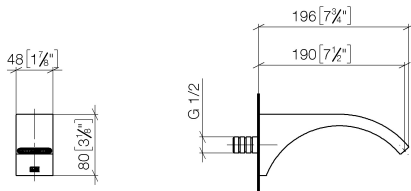

Bath - CYO

bath spout for wall mounting - polished chrome

Article number: 13 801 811-00

- 190 mm projection
- rectangular, air-enriched flow
- hole diameter 37 mm
- 1/2" connection
- max. flow 23.8 l/min at 3 bar flow pressure
- Fittings group as per DIN 4109: 2
- In combination with an eValve, the flow rate can deviate.
- Please note that for an electronic version the flow limiter must be removed.

polished chrome

Miscellaneous items are required for this article.

Dimensional drawing

mm [inches]

All details in mm / inch = mm x 0.0394

Bath - CYO

bath spout for wall mounting - polished chrome

Article number: 13 801 811-00