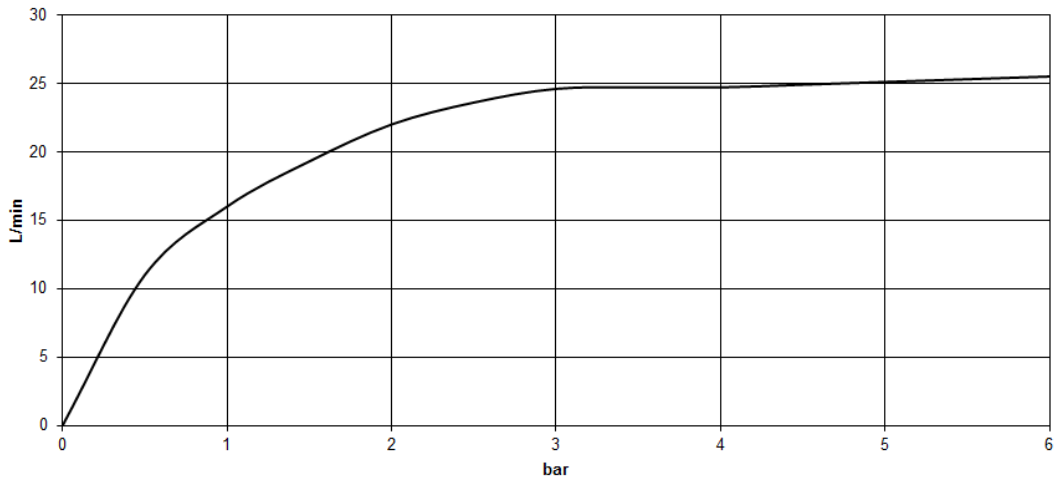

Bath - CYO

bath spout for wall mounting - polished chrome

Article number: 13 801 811-00

Flow rate chart