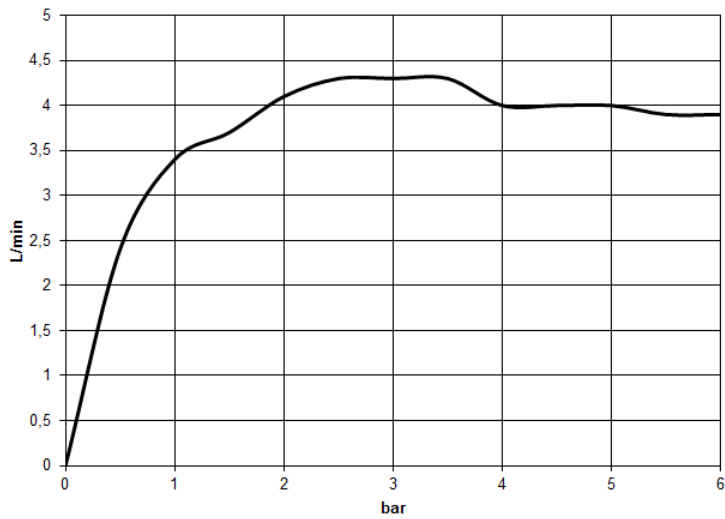

Washbasin - CYO

Deck-mounted basin spout without pop-up waste - polished chrome

Article number: 13 715 811-00

All details in mm / inch = mm x 0.0394

Flow rate chart

Washbasin - CYO

Deck-mounted basin spout without pop-up waste - polished chrome

Article number: 13 715 811-00

Other finish variants

platinum matt

13 715 811-06

brushed Durabross

13 715 811-28

platinum / platinum matt

13 715 811-36