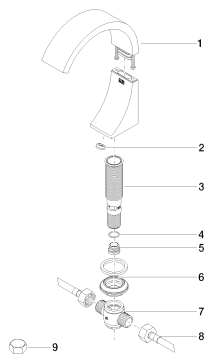

Washbasin - CYO

Deck-mounted basin spout without pop-up waste - polished chrome

Article number: 13 715 811-00

All details in mm / inch = mm x 0.0394

Flow rate chart

Washbasin - CYO

Deck-mounted basin spout without pop-up waste - polished chrome

Durabross / brushed
Durabross

13 715 811-38

Dark Platinum matt

13 715 811-99

Other finishes on request (x-tra Service)

Spare parts list

No.	Item Number	Name	Quantity used
<hr/>			
<hr/>			