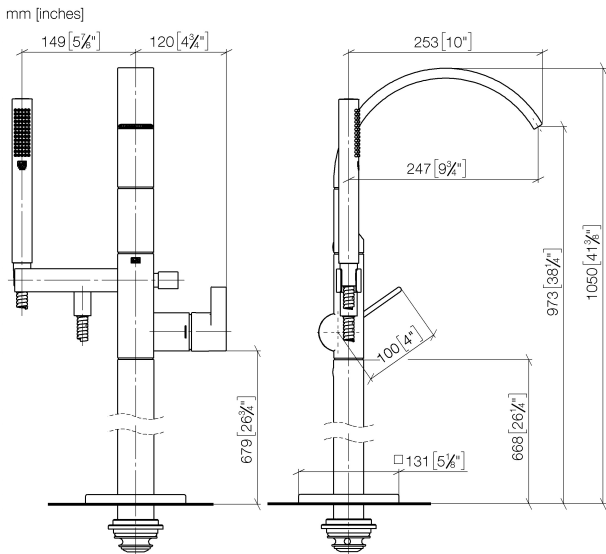

Bath - CYO

Single-lever bath mixer with stand pipe for free-standing assembly with hand shower set -

Article number: 25 863 811-00

- 253 mm projection
- rectangular, air-enriched flow
- complete hand shower set: normal flow
- bar-type hand shower with anti-scale system
- wall bracket
- automatic bath/shower diverter
- total height 980 - 1050 mm
- stand pipe height 598 - 668 mm
- height up to aerator 903 – 973 mm
- push-on rosette 131 x 131 mm
- metal shower hose 1250mm with integrated anti-twist protection
- max. spout flow rate 26.5 l/min
- max. flow for complete hand shower set 6.8 l/min
- Fittings group as per DIN 4109: 1

polished chrome

Miscellaneous items are required for this article.

Bath - CYO

Single-lever bath mixer with stand pipe for free-standing assembly with hand shower set -

Article number: 25 863 811-00

Dimensional drawing

All details in mm / inch = mm x 0.0394

Flow rate chart

Bath - CYO

Single-lever bath mixer with stand pipe for free-standing assembly with hand shower set -

Article number: 25 863 811-00

Other finish variants