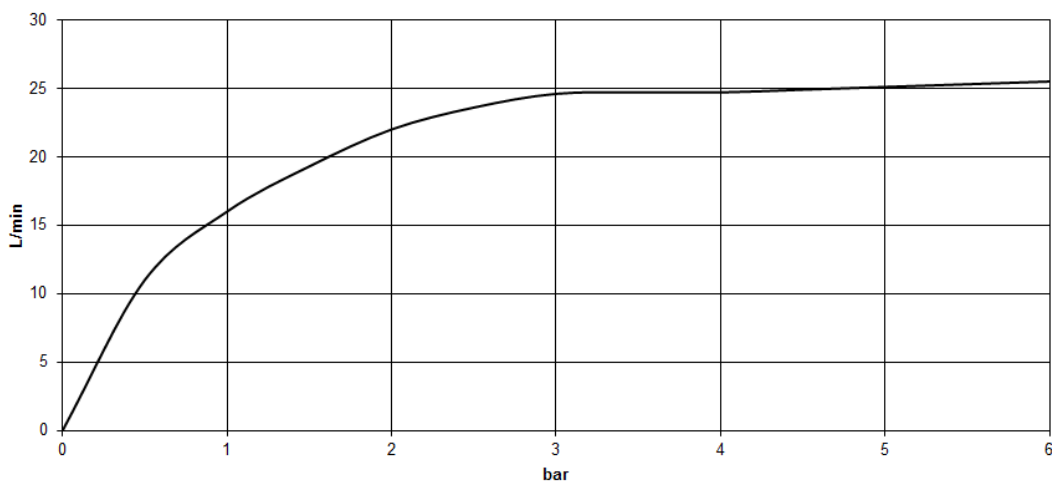

Bath - CYO

Single-lever bath mixer with stand pipe for free-standing assembly with hand shower set -

Article number: 25 863 811-00

- 253 mm projection
- rectangular, air-enriched flow
- complete hand shower set: normal flow
- bar-type hand shower with anti-scale system
- wall bracket
- automatic bath/shower diverter
- total height 980 - 1050 mm
- stand pipe height 598 - 668 mm
- height up to aerator 903 – 973 mm
- push-on rosette 131 x 131 mm
- metal shower hose 1250mm with integrated anti-twist protection
- max. spout flow rate 26.5 l/min
- max. flow for complete hand shower set 6.8 l/min
- Fittings group as per DIN 4109: 1

All details in mm / inch = mm x 0.0394

Flow rate chart

Bath - CYO

Single-lever bath mixer with stand pipe for free-standing assembly with hand shower set -

Article number: 25 863 811-00

Other finish variants