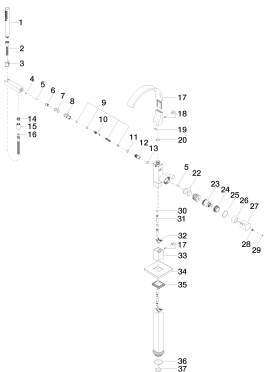

Bath - CYO

Single-lever bath mixer with stand pipe for free-standing assembly with hand shower set -

Article number: 25 863 811-00

- 253 mm projection
- rectangular, air-enriched flow
- complete hand shower set: normal flow
- bar-type hand shower with anti-scale system
- wall bracket
- automatic bath/shower diverter
- total height 980 - 1050 mm
- stand pipe height 598 - 668 mm
- height up to aerator 903 – 973 mm
- push-on rosette 131 x 131 mm
- metal shower hose 1250mm with integrated anti-twist protection
- max. spout flow rate 26.5 l/min
- max. flow for complete hand shower set 6.8 l/min
- Fittings group as per DIN 4109: 1

polished chrome

Miscellaneous items are required for this article.

Bath - CYO

Single-lever bath mixer with stand pipe for free-standing assembly with hand shower set -

Article number: 25 863 811-00

Dimensional drawing

All details in mm / inch = mm x 0.0394

Flow rate chart

Bath - CYO

Single-lever bath mixer with stand pipe for free-standing assembly with hand shower set -

Article number: 25 863 811-00

Other finish variants

platinum matt
25 863 811-06

brushed Durabrass
25 863 811-28

Dark Platinum matt
25 863 811-99

Other finishes on request (x-tra Service)

35 945 970 90

Concealed floor mounting -

Spare parts list

No.	Item Number	Name	Quantity used
-----	-------------	------	---------------