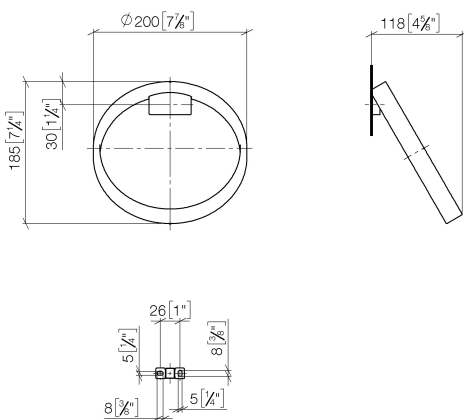

Washbasin - CYO

Towel ring round - polished chrome

Article number: 83 200 811-00

- width 200mm
- 118 mm projection

polished chrome

Dimensional drawing

mm [inches]

All details in mm / inch = mm x 0.0394

Washbasin - CYO

Towel ring round - polished chrome

Article number: 83 200 811-00

Washbasin - CYO
Towel ring round - polished chrome
Article number: 83 200 811-00

Other finish variants

platinum matt
83 200 811-06