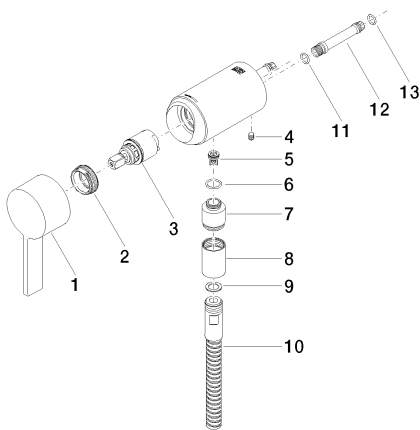

Shower - Deque

Concealed single-lever mixer with integrated shower connection - polished chrome

Article number: 36 050 970-00

- without rosette
- Fittings group as per DIN 4109: 1
- Intrinsic protection against back flow.

polished chrome

Miscellaneous items are required for this article.

All details in mm / inch = mm x 0.0394

Flow rate chart

Shower - Deque

Concealed single-lever mixer with integrated shower connection - polished chrome

Article number: 36 050 970-00

Shower - Deque

Concealed single-lever mixer with integrated shower connection - polished chrome

Article number: 36 050 970-00

Other finish variants

platinum matt
36 050 970-06

Concealed single-lever mixer with integrated shower connection - polished chrome

Article number: 36 050 970-00

Spare parts list

No.	Item Number	Name	Quantity used
1	90 20 97 064 00-00	handle	1
2	09 24 04 266 90	Mounting Ø 28 x 10,8 mm -	1
3	90 15 05 044 00 90	cartridge	1
4	09 31 11 004 90	Mounting M5 x 8 mm -	1
5	09 23 01 131 90	Back-flow preventer Ø 10 x 10,5 mm -	1
6	09 14 10 213 90	O-Ring EPDM 70 12,0 x 1,5 mm -	1
7	09 24 03 281-00	Nipple Ø 22 x 26 mm - polished chrome	1
8	09 21 02 069-00	Cover Ø 22 x 31 mm - polished chrome	1
9	09 14 20 026 90	Washer Centellen WS 3820 14 x 8 x 2 mm Centellen WS 3820 -	1
10	28 322 970-00	Metal shower hose 1/2" x 3/8" x 1750 mm - polished chrome	1
11	09 14 10 060 90	O-Ring 8,0 x 1,5 mm -	1
12	09 18 40 230 90	connection	1
13	09 14 10 061 90	O-Ring EPDM 70 7,5 x 1,52 mm -	1