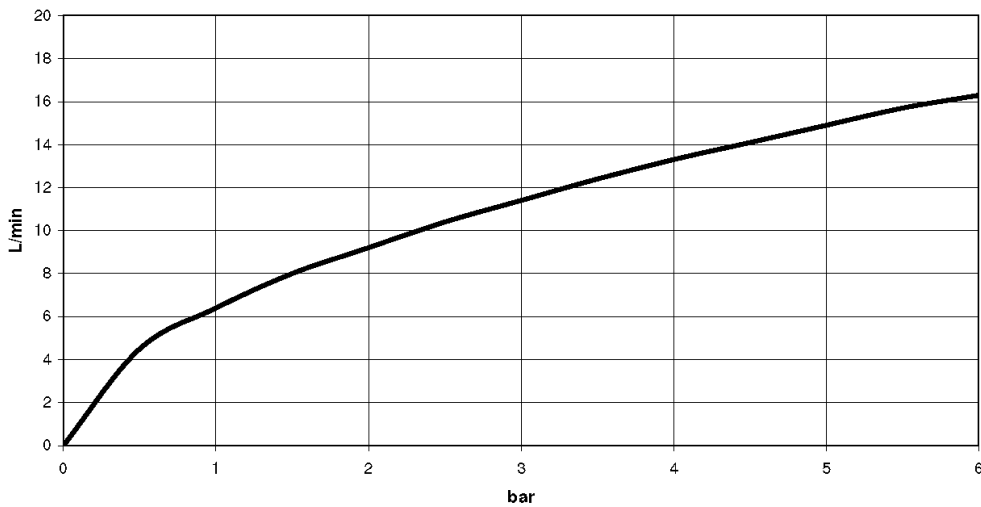

Shower - Deque

Concealed single-lever mixer with integrated shower connection - polished chrome

Article number: 36 050 970-00

- without rosette
- Fittings group as per DIN 4109: 1
- Intrinsic protection against back flow.

polished chrome

Miscellaneous items are required for this article.

All details in mm / inch = mm x 0.0394

Flow rate chart

Shower - Deque

Concealed single-lever mixer with integrated shower connection - polished chrome