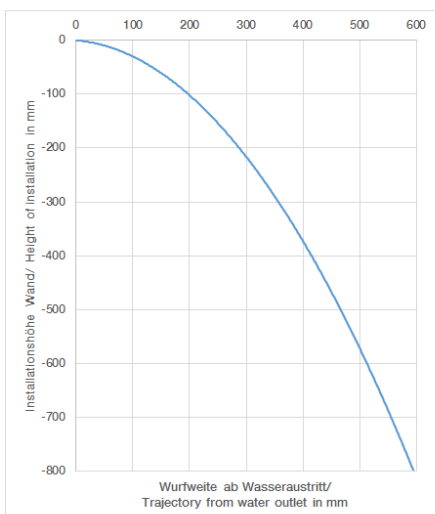

Bath - Deque

Bath cascade spout without diverter for deck mounting - matt black

Article number: 13 630 740-33

- 235 mm projection
- cascade
- height of mixer 100 mm
- height up to aerator 80 mm
- hole diameter 32 mm
- 1/2" connection
- max. flow 26.5 l/min at 3 bar flow pressure
- Fittings group as per DIN 4109: 1

matt black

Dimensional drawing

All details in mm / inch = mm x 0.0394

Bath - Deque

Bath cascade spout without diverter for deck mounting - matt black

Article number: 13 630 740-33

Flow rate chart

Bath - Deque