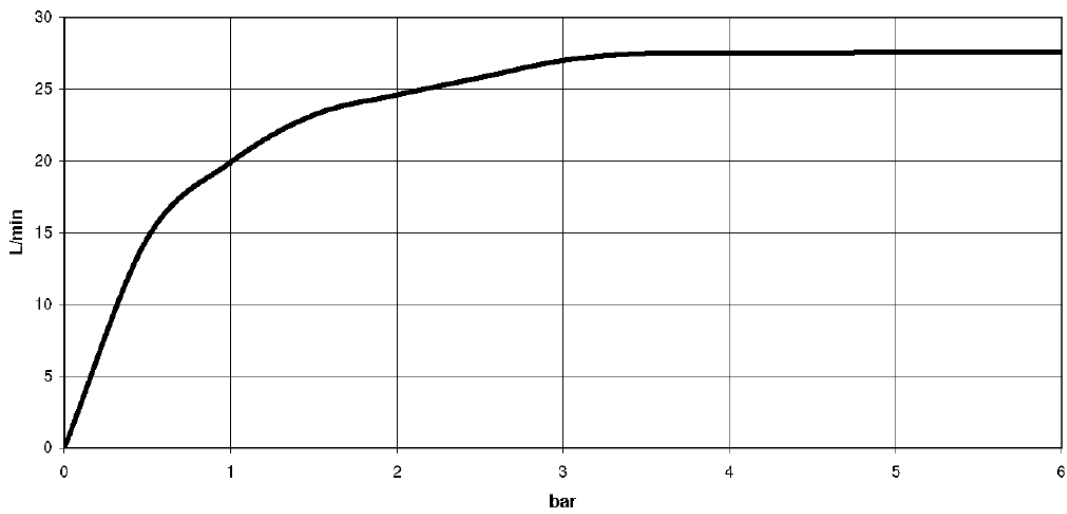

Bath - Deque

Bath cascade spout without diverter for deck mounting - matt black

Article number: 13 630 740-33

- 235 mm projection
- cascade
- height of mixer 100 mm
- height up to aerator 80 mm
- hole diameter 32 mm
- 1/2" connection
- max. flow 26.5 l/min at 3 bar flow pressure
- Fittings group as per DIN 4109: 1

matt black

Dimensional drawing

All details in mm / inch = mm x 0.0394

Bath - Deque

Bath cascade spout without diverter for deck mounting - matt black

Article number: 13 630 740-33

Flow rate chart

Bath - Deque