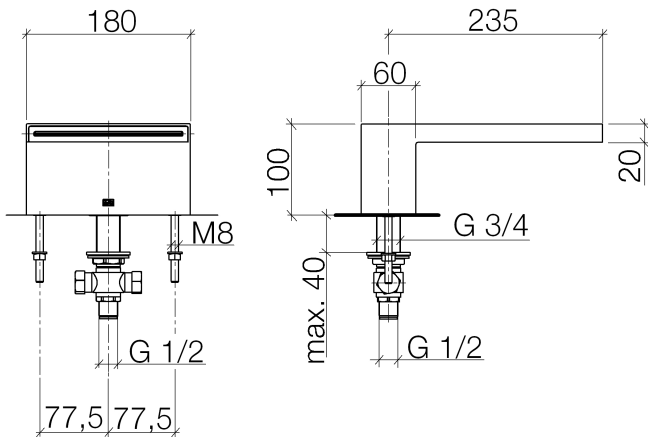

Bath - Deque

Bath cascade spout without diverter for deck mounting - matt black

Article number: 13 630 740-33

- 235 mm projection
- cascade
- height of mixer 100 mm
- height up to aerator 80 mm
- hole diameter 32 mm
- 1/2" connection
- max. flow 26.5 l/min at 3 bar flow pressure
- Fittings group as per DIN 4109: 1

matt black

Dimensional drawing

All details in mm / inch = mm x 0.0394

Bath - Deque

Bath cascade spout without diverter for deck mounting - matt black

Article number: 13 630 740-33

Flow rate chart

Bath - Deque

Bath cascade spout without diverter for deck mounting - matt black

Article number: 13 630 740-33

Other finish variants

polished chrome

13 630 740-00

platinum matt

13 630 740-06

Other finishes on request (x-tra Service)