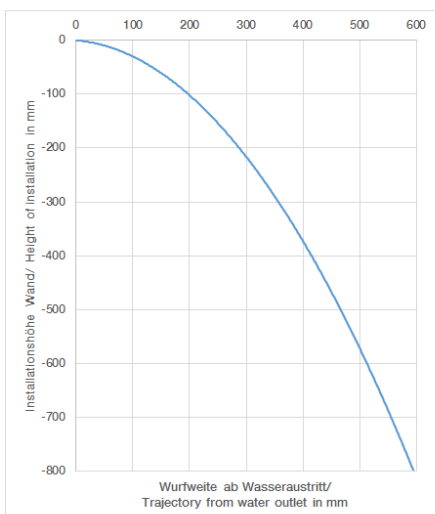

Bath - Deque

Bath cascade spout for wall mounting - polished chrome

Article number: 13 430 740-00

- 200 mm projection
- cascade
- plate 180 mm x 60 mm
- hole diameter 40 mm
- 1/2" connection
- plug-link mounting
- max. flow 26.5 l/min at 3 bar flow pressure
- Fittings group as per DIN 4109: 2

polished chrome

Dimensional drawing

All details in mm / inch = mm x 0.0394

Bath - Deque

Bath cascade spout for wall mounting - polished chrome

Article number: 13 430 740-00

Flow rate chart

Bath - Deque