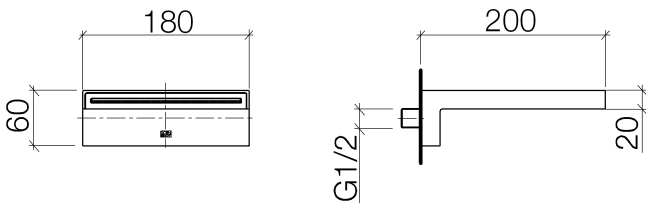

Bath - Deque

Bath cascade spout for wall mounting - polished chrome

Article number: 13 430 740-00

- 200 mm projection
- cascade
- plate 180 mm x 60 mm
- hole diameter 40 mm
- 1/2" connection
- plug-link mounting
- max. flow 26.5 l/min at 3 bar flow pressure
- Fittings group as per DIN 4109: 2

polished chrome

Dimensional drawing

All details in mm / inch = mm x 0.0394

Bath - Deque

Bath cascade spout for wall mounting - polished chrome

Article number: 13 430 740-00

Flow rate chart

Bath - Deque