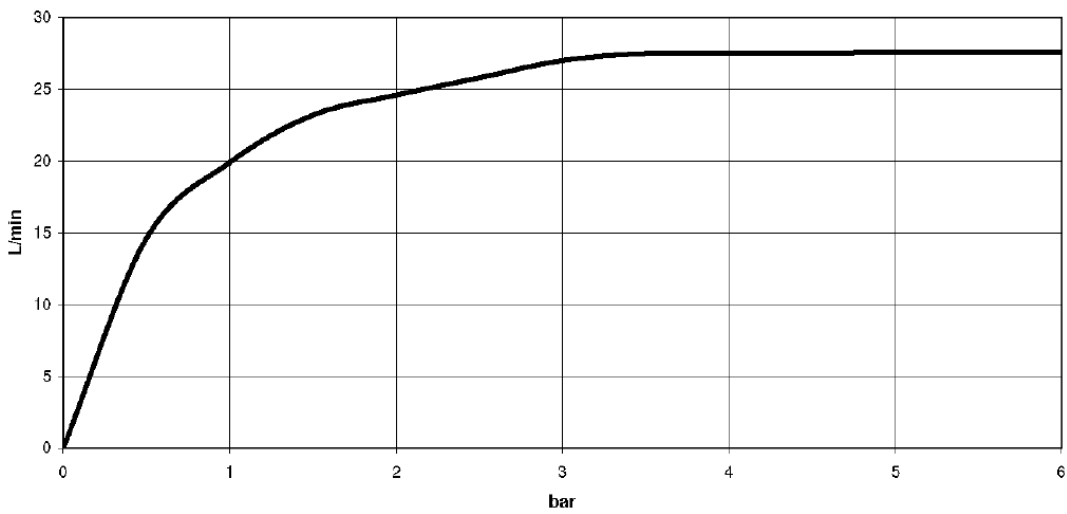

Bath - Deque

Bath cascade spout for wall mounting - polished chrome

Article number: 13 430 740-00

- 200 mm projection
- cascade
- plate 180 mm x 60 mm
- hole diameter 40 mm
- 1/2" connection
- plug-link mounting
- max. flow 26.5 l/min at 3 bar flow pressure
- Fittings group as per DIN 4109: 2

polished chrome

Dimensional drawing

All details in mm / inch = mm x 0.0394

Bath - Deque

Bath cascade spout for wall mounting - polished chrome

Article number: 13 430 740-00

Flow rate chart

Bath - Deque