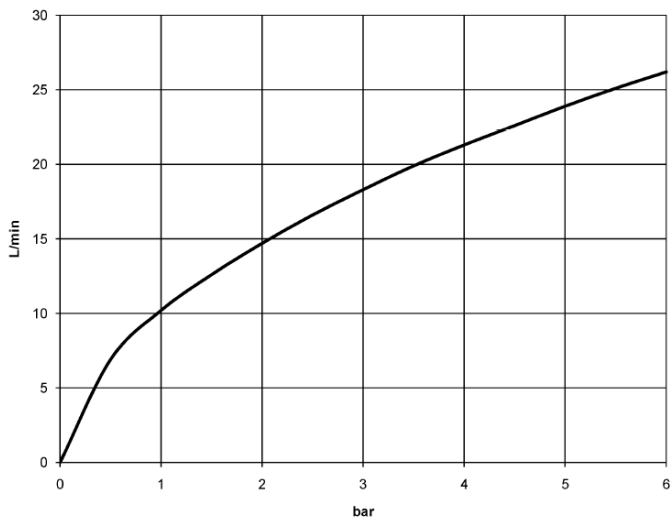

## Dimensional drawing

All details in mm / inch = mm x 0.0394

### Flow rate chart