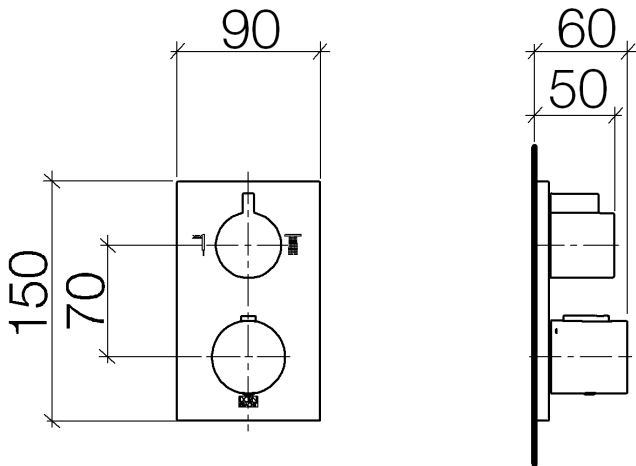

## Shower - Deque

Concealed thermostat with two function volume control - matt black

Article number: 36 426 670-33

- rotary diverter with volume control and shut-off function
- cover plate 150 x 90 mm
- temperature control handle with safety limit stop at 38°C
- hot water temperature limiter, can be preset
- Fittings group as per DIN 4109: 1

## Dimensional drawing

All details in mm / inch = mm x 0.0394

## Shower - Deque

Concealed thermostat with two function volume control - matt black

Article number: 36 426 670-33