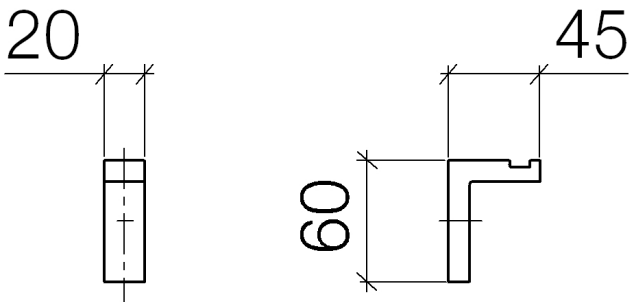

Washbasin - Deque

Hooks - polished chrome

Article number: 83 251 980-00

- width 20mm
- height 60 mm
- 45 mm projection

polished chrome

Dimensional drawing

All details in mm / inch = mm x 0.0394

Washbasin - Deque  
Hooks - polished chrome  
Article number: 83 251 980-00