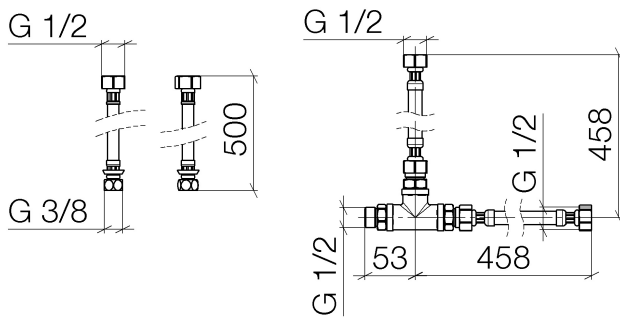

Washbasin - Deque

Hose set -

Article number: 12 509 970 90

- 2x 1/2" x 1/2" x 412mm high pressure hose
- 2x 3/8" x 1/2" x 500mm high pressure hose
- Hose connections for combining 2 outlet points with diverter 29 12X SSS.

Dimensional drawing

All details in mm / inch = mm x 0.0394