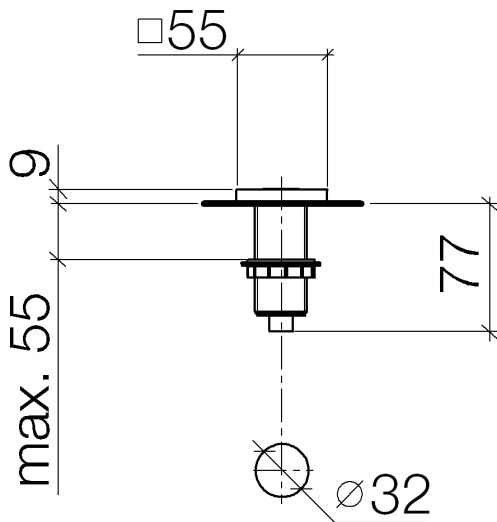

Kitchen sink - Series-various
AIR SWITCH Control button - polished chrome
Article number: 10 714 970-00

- for controlling a waste disposal unit
- Compatible with waste disposal units with integrated air switch made by Insinkerator®, e.g. Evolution.
- The products are not available in all markets, please contact your Dornbracht sales force.
- For more information go to www.insinkerator.com

polished chrome

Dimensional drawing

All details in mm / inch = mm x 0.0394

Kitchen sink - Series-various
AIR SWITCH Control button - polished chrome
Article number: 10 714 970-00

Other finish variants

platinum matt
10 714 970-06