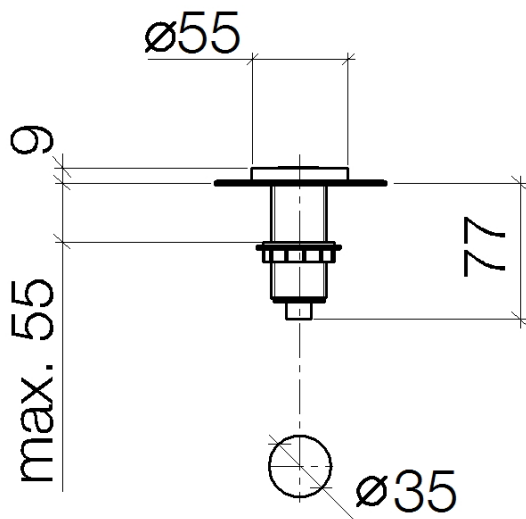

Kitchen sink - Series-various
AIR SWITCH Control button - platinum matt
Article number: 10 713 970-06

- for controlling a waste disposal unit
- Compatible with waste disposal units with integrated air switch made by Insinkerator®, e.g. Evolution.
- The products are not available in all markets, please contact your Dornbracht sales force.
- For more information go to www.insinkerator.com

platinum matt

Dimensional drawing

All details in mm / inch = mm x 0.0394

Kitchen sink - Series-various
AIR SWITCH Control button - platinum matt
Article number: 10 713 970-06

Other finish variants

polished chrome
10 713 970-00