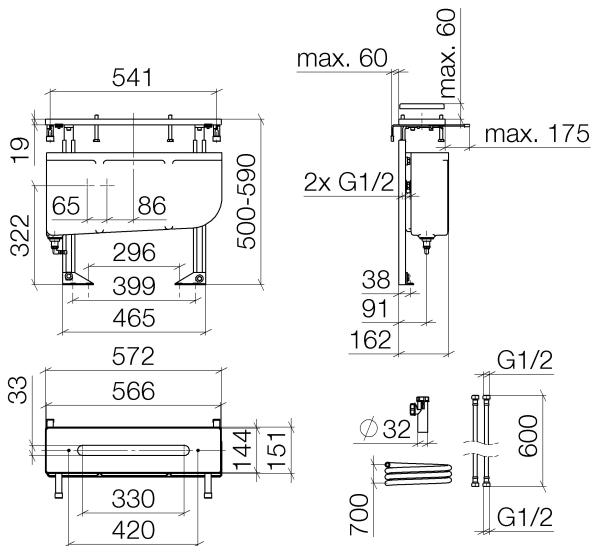

Bath - Series- various
Perfecto installation kit -
Article number: 12 614 970 90

- height adjustable
- 1/2" connection
- retaining screws and plugs
- 2x 1/2" x 1/2" x 600mm high pressure hose
- brass washers
- assembly kit with installation plate
- spacer posts
- installation plate 566 x 144 mm
- angle valves, variable in height and laterally
- for deck-mounted tub/shower sets for tile mounting

Dimensional drawing

All details in mm / inch = mm x 0.0394