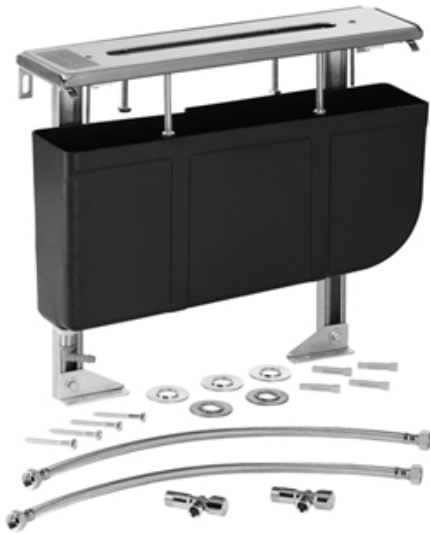

Bath - Series- various
Perfecto installation kit -
Article number: 12 614 970 90

- height adjustable
- 1/2" connection
- retaining screws and plugs
- 2x 1/2" x 1/2" x 600mm high pressure hose
- brass washers
- assembly kit with installation plate
- spacer posts
- installation plate 566 x 144 mm
- angle valves, variable in height and laterally
- for deck-mounted tub/shower sets for tile mounting

Dimensional drawing

All details in mm / inch = mm x 0.0394